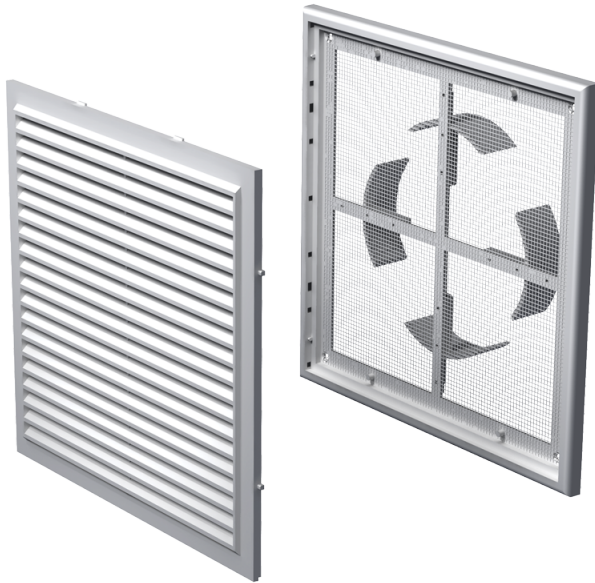

# MV 250 VD ASA

Supply and exhaust plastic grilles

- Casing material: ASA Plastic

	Unit of measurement	MV 250 VD ASA
Connected air duct size	mm	100

## Dimensions

B	H	L	L1	D
250	214	14	42	100-150