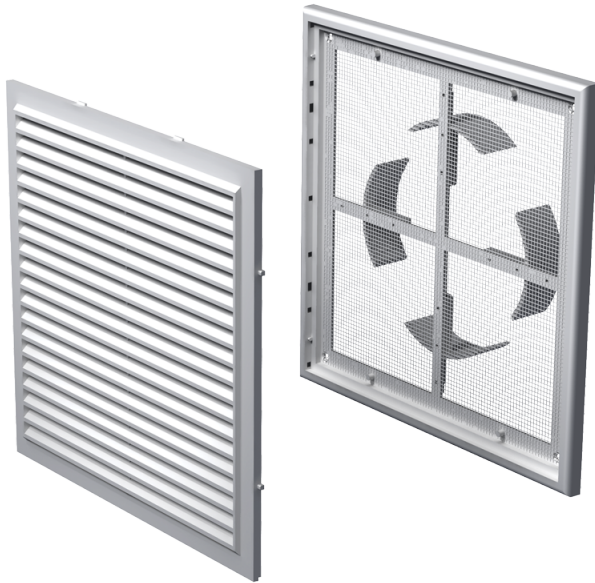

MV 250 VD ASA

Supply and exhaust plastic grilles

- Casing material: ASA Plastic

	Unit of measurement	MV 250 VD ASA
Connected air duct size	mm	100

Dimensions

B	H	L	L1	D
250	214	14	42	100-150