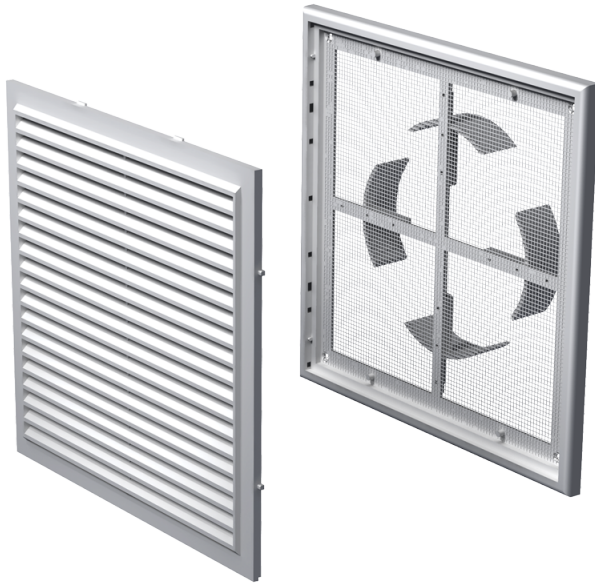

# MV 250 VD ASA

Supply and exhaust plastic grilles

- Casing material: ASA Plastic

	Unit of measurement	MV 250 VD ASA
Connected air duct size	mm	100

## Dimensions

B	H	L	L1	D
250	214	14	42	100-150