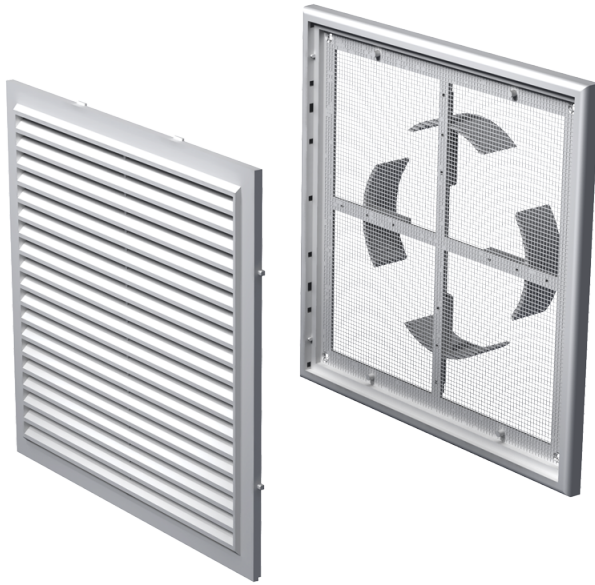

# MV 250 VD<sub>s</sub> ASA

Supply and exhaust plastic grilles

- Casing material: ASA Plastic
- Options for grilles: Insect screen

	Unit of measurement	MV 250 VD <sub>s</sub> ASA
Connected air duct size	mm	100

## Dimensions

B	H	L	L1	D
250	214	14	42	100-150