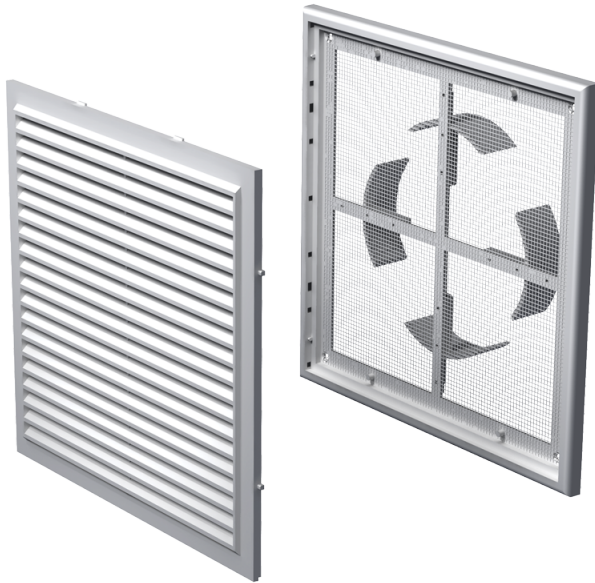

# MV 250 VD<sub>s</sub> ASA

Supply and exhaust plastic grilles

- Casing material: ASA Plastic
- Options for grilles: Insect screen

	Unit of measurement	MV 250 VD <sub>s</sub> ASA
Connected air duct size	mm	100

## Dimensions

B	H	L	L1	D
250	214	14	42	100-150