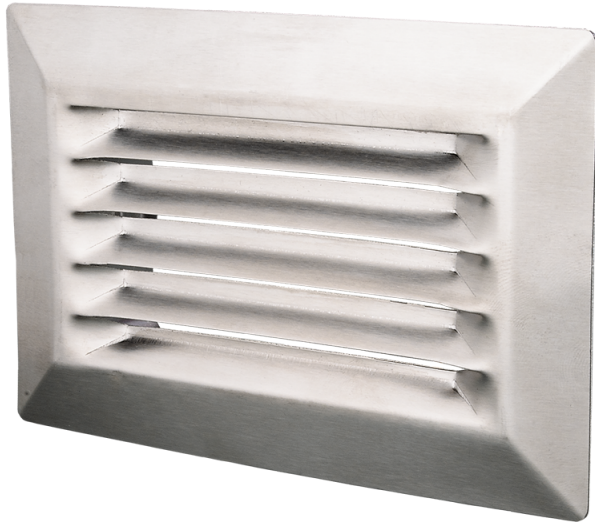

# MVM 205x61 VR N

Supply and exhaust metal grille

- Casing material: Stainless steel

	Unit of measurement	MVM 205x61 VR N
--	---------------------	-----------------

## Dimensions

B	H	L
61	205	30