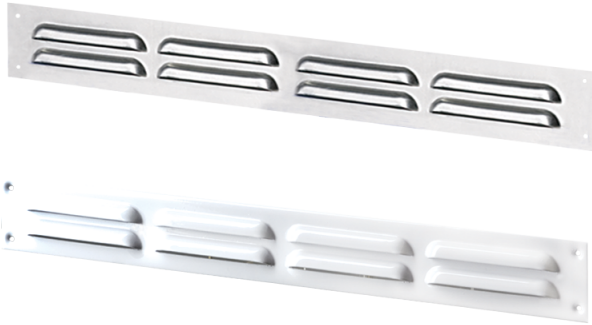

MVMP 650x100/7

Supply and exhaust slot metal grilles

	Unit of measurement	MVMP 650x100/7
--	----------------------------	-----------------------

Dimensions

L	H	l	h	A
650	100	636	86	0.8