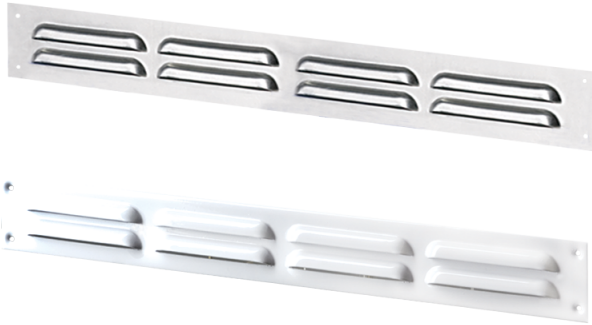

# MVMP 650x70/7

Supply and exhaust slot metal grilles

	<b>Unit of measurement</b>	<b>MVMP 650x70/7</b>
--	----------------------------	----------------------

## Dimensions

L	H	l	h	A
650	70	636	56	0.8