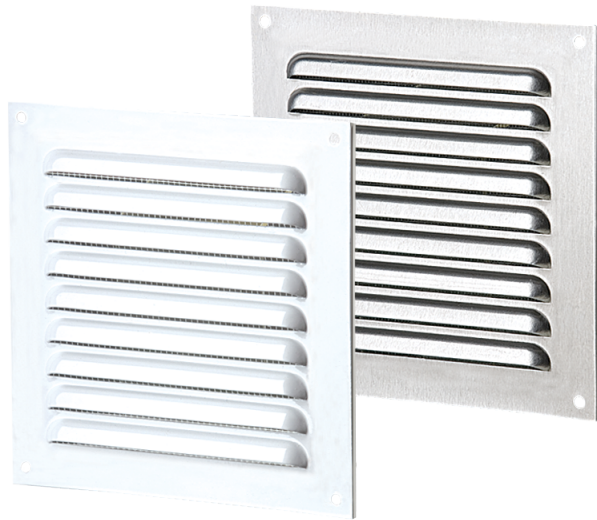

MVMPO 100x200

Supply and exhaust single-row edge-raised metal grilles

- Casing material: Coated steel

	Unit of measurement	MVMPO 100x200
--	----------------------------	----------------------

Dimensions

L	H	l	h	A
100	200	86	186	5.5