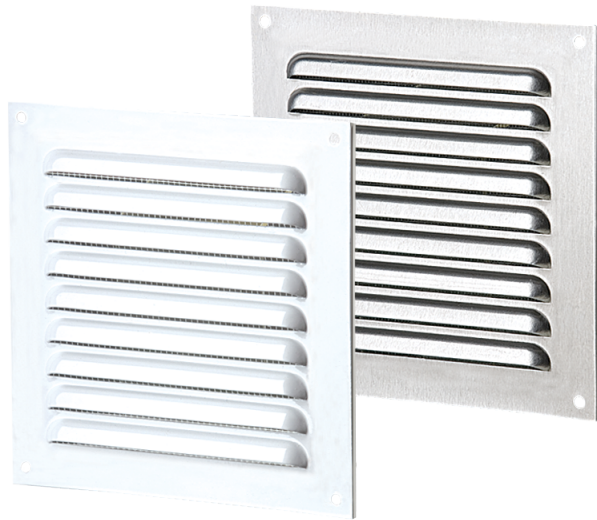

MVMPO 130x170

Supply and exhaust single-row edge-raised metal grilles

- Casing material: Coated steel

	Unit of measurement	MVMPO 130x170
--	----------------------------	----------------------

Dimensions

L	H	l	h	A
130	170	116	156	5.5