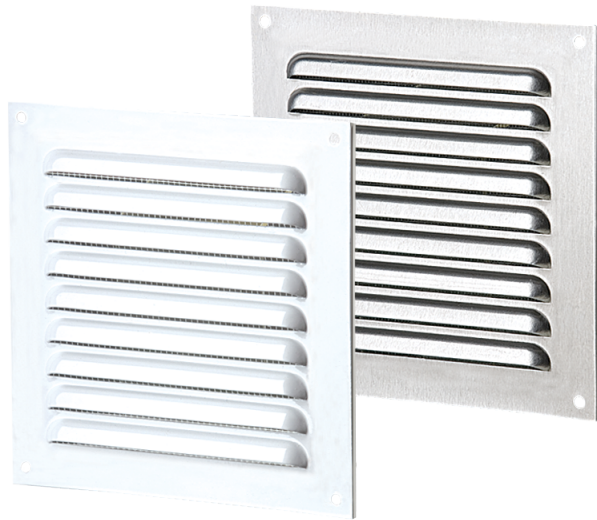

# MVMPO 130x170

Supply and exhaust single-row edge-raised metal grilles

- Casing material: Coated steel

	Unit of measurement	MVMPO 130x170
--	---------------------	---------------

## Dimensions

L	H	l	h	A
130	170	116	156	5.5