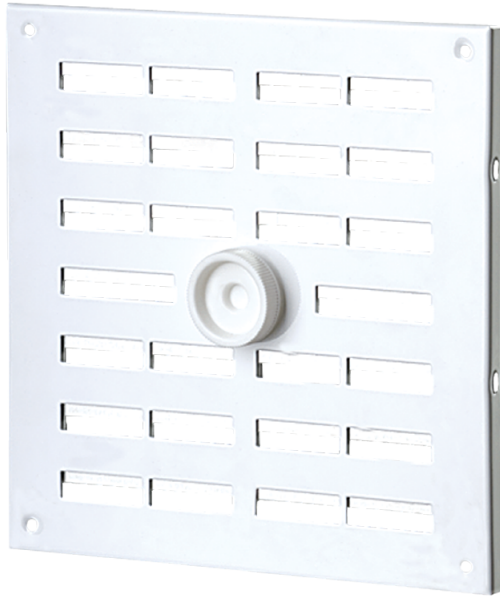

MVMPO 160 R

Supply and exhaust regulated metal grilles

- Casing material: Steel

	Unit of measurement	MVMPO 160 R
--	----------------------------	--------------------

Dimensions

L	H	l	h	A
160	160	137	137	9