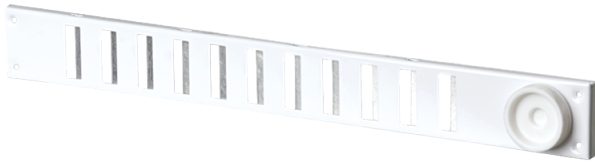

# MVMPO 370x40 Rr

Supply and exhaust regulated slot metal grilles

- Casing material: Steel
- Options for grilles: Air flow regulator

	<b>Unit of measurement</b>	<b>MVMPO 370x40 Rr</b>
--	----------------------------	------------------------

## Dimensions

L	H	l	h	A
370	40	356	29	9