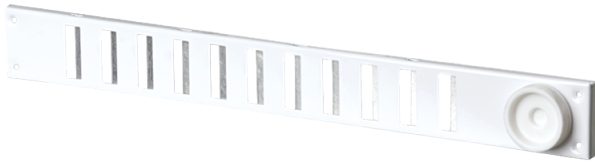

MVMPO 380x40 Rr

Supply and exhaust regulated slot metal grilles

- Casing material: Steel
- Options for grilles: Air flow regulator

	Unit of measurement	MVMPO 380x40 Rr
--	----------------------------	------------------------

Dimensions

L	H	l	h	A
380	43	366	29	9