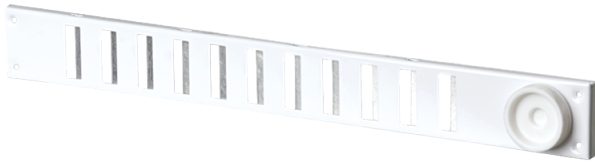

MVMPO 500x40 Rr

Supply and exhaust regulated slot metal grilles

- Casing material: Steel
- Options for grilles: Air flow regulator

	Unit of measurement	MVMPO 500x40 Rr
--	----------------------------	------------------------

Dimensions

L	H	l	h	A
500	40	482	29	9