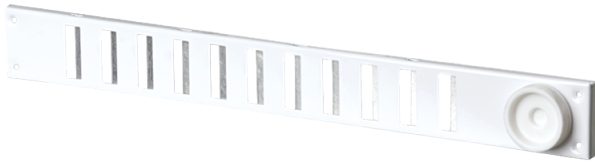

# MVMPO 500x90 Rr

Supply and exhaust regulated slot metal grilles

- Casing material: Steel
- Options for grilles: Air flow regulator

	<b>Unit of measurement</b>	<b>MVMPO 500x90 Rr</b>
--	----------------------------	------------------------

## Dimensions

L	H	l	h	A
500	90	482	72	9