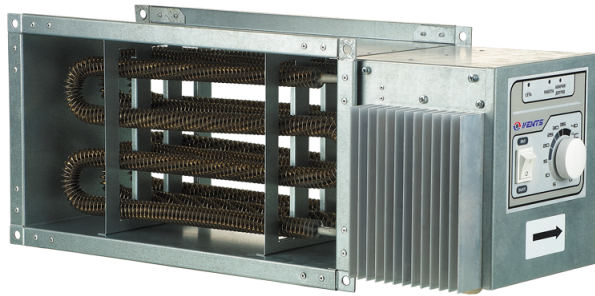

NK 1000x500-45,0-3 U

Duct electric heater

- Casing material: Galvanized steel

	Unit of measurement	NK 1000x500-45,0-3 U
Minimum supply voltage	V	400
Maximum supply voltage	V	400
Power supply frequency	Hz	50
Rated power	W	45000
Weight	kg	35.5

Dimensions

B	B1	B2	H	H1	H2	L
1000	1020	1230	500	520	540	750