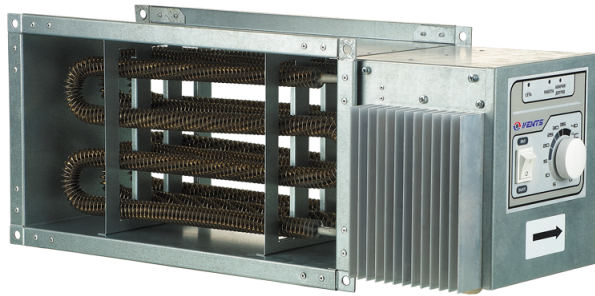

# NK 1000x500-54,0-3 U

Duct electric heater

- Casing material: Galvanized steel

	Unit of measurement	NK 1000x500-54,0-3 U
Minimum supply voltage	V	400
Maximum supply voltage	V	400
Power supply frequency	Hz	50
Rated power	W	54000
Weight	kg	41.2

## Dimensions

B	B1	B2	H	H1	H2	L
1000	1020	1230	500	520	540	750