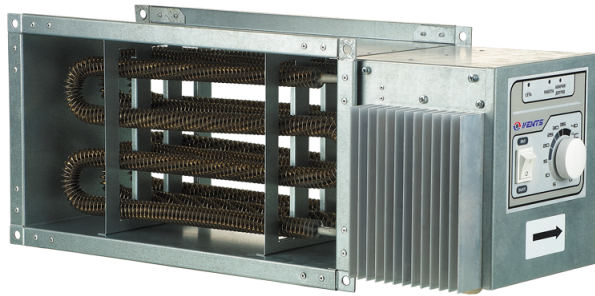

NK 1000x500-54,0-3 U

Duct electric heater

- Casing material: Galvanized steel

	Unit of measurement	NK 1000x500-54,0-3 U
Minimum supply voltage	V	400
Maximum supply voltage	V	400
Power supply frequency	Hz	50
Rated power	W	54000
Weight	kg	41.2

Dimensions

B	B1	B2	H	H1	H2	L
1000	1020	1230	500	520	540	750