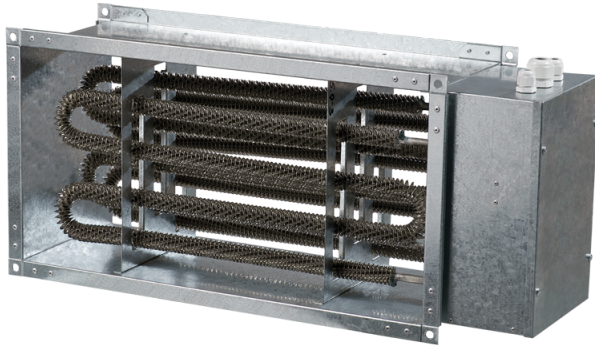

NK 500x250-15,0-3

Duct electric heater

- Casing material: Galvanized steel

	Unit of measurement	NK 500x250-15,0-3
Minimum supply voltage	V	400
Maximum supply voltage	V	400
Power supply frequency	Hz	50
Rated power	W	15000
Weight	kg	7.65

Dimensions

B	B1	B2	H	H1	H2	L
500	520	640	250	270	290	200