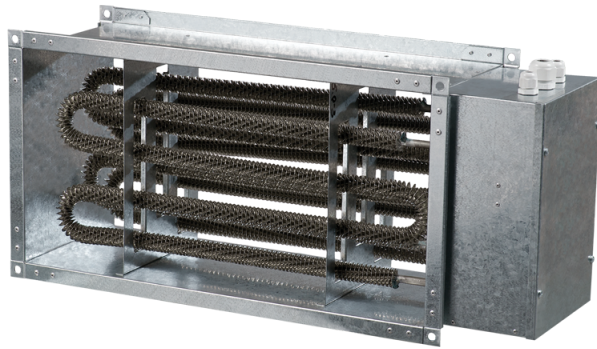

NK 600x300-18,0-3

Duct electric heater

- Casing material: Galvanized steel

	Unit of measurement	NK 600x300-18,0-3
Minimum supply voltage	V	400
Maximum supply voltage	V	400
Power supply frequency	Hz	50
Rated power	W	18000
Weight	kg	9.4

Dimensions

B	B1	B2	H	H1	H2	L
600	620	740	300	320	340	200