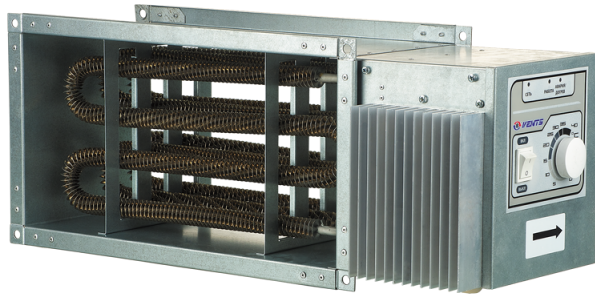

NK 600x350-18,0-3 U

Duct electric heater

- Casing material: Galvanized steel

	Unit of measurement	NK 600x350-18,0-3 U
Minimum supply voltage	V	400
Maximum supply voltage	V	400
Power supply frequency	Hz	50
Rated power	W	18000
Weight	kg	28.5

Dimensions

B	B1	B2	H	H1	H2	L
600	620	802	350	370	390	228