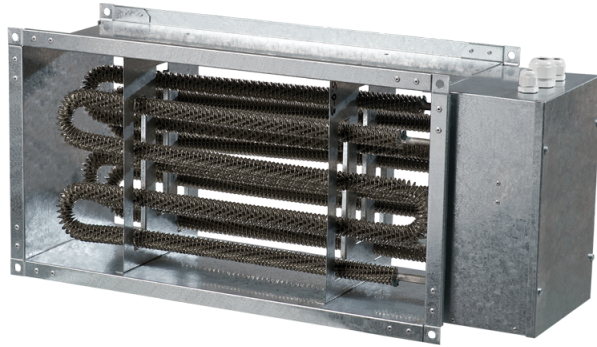

NK 700x400-18,0-3

Duct electric heater

- Casing material: Galvanized steel

	Unit of measurement	NK 700x400-18,0-3
Minimum supply voltage	V	400
Maximum supply voltage	V	400
Power supply frequency	Hz	50
Rated power	W	18000
Weight	kg	14

Dimensions

B	B1	B2	H	H1	H2	L
700	720	840	400	420	440	390