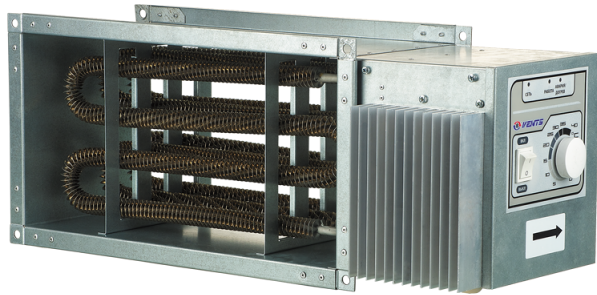

# NK 700x400-18,0-3 U

Duct electric heater

- Casing material: Galvanized steel

	Unit of measurement	NK 700x400-18,0-3 U
Minimum supply voltage	V	400
Maximum supply voltage	V	400
Power supply frequency	Hz	50
Rated power	W	18000
Weight	kg	16.8

## Dimensions

B	B1	B2	H	H1	H2	L
700	720	924	400	420	440	410