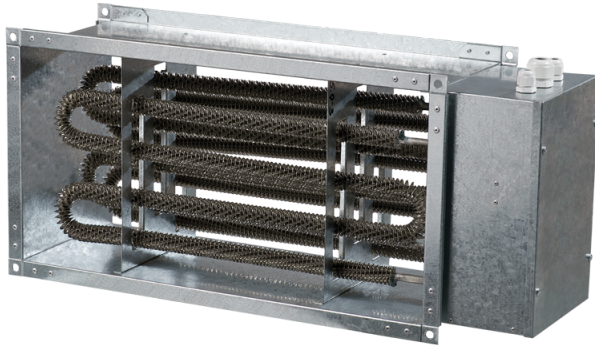

NK 700x400-27,0-3

Duct electric heater

- Casing material: Galvanized steel

	Unit of measurement	NK 700x400-27,0-3
Minimum supply voltage	V	400
Maximum supply voltage	V	400
Power supply frequency	Hz	50
Rated power	W	27000
Weight	kg	18.5

Dimensions

B	B1	B2	H	H1	H2	L
700	720	840	400	420	440	510