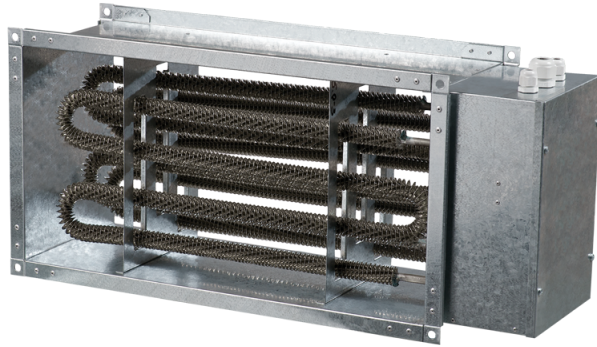

# NK 700x400-36,0-3

Duct electric heater

- Casing material: Galvanized steel

	Unit of measurement	NK 700x400-36,0-3
Minimum supply voltage	V	400
Maximum supply voltage	V	400
Power supply frequency	Hz	50
Rated power	W	36000
Weight	kg	25

## Dimensions

B	B1	B2	H	H1	H2	L
700	720	840	400	420	440	750