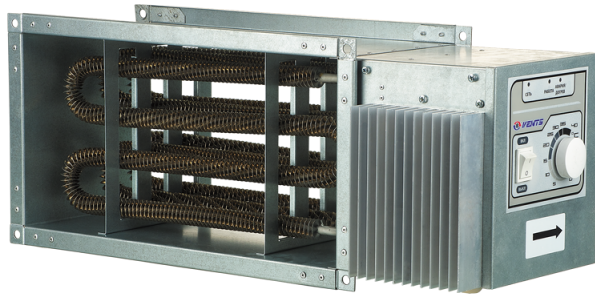

NK 800x500-27,0-3 U

Duct electric heater

- Casing material: Galvanized steel

	Unit of measurement	NK 800x500-27,0-3 U
Minimum supply voltage	V	400
Maximum supply voltage	V	400
Power supply frequency	Hz	50
Rated power	W	27000
Weight	kg	20.6

Dimensions

B	B1	B2	H	H1	H2	L
800	820	1024	500	520	540	410