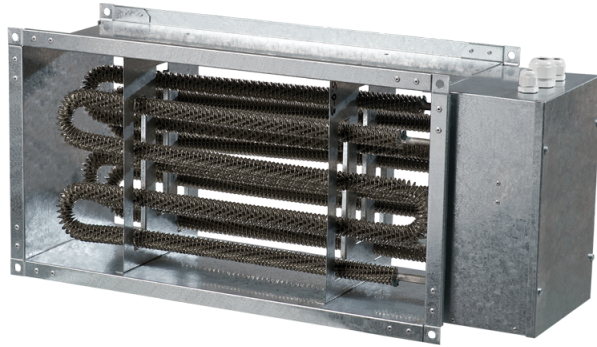

NK 900x500-54,0-3

Duct electric heater

- Casing material: Galvanized steel

	Unit of measurement	NK 900x500-54,0-3
Minimum supply voltage	V	400
Maximum supply voltage	V	400
Power supply frequency	Hz	50
Rated power	W	54000
Weight	kg	33.5

Dimensions

B	B1	B2	H	H1	H2	L
900	920	1040	500	520	540	750