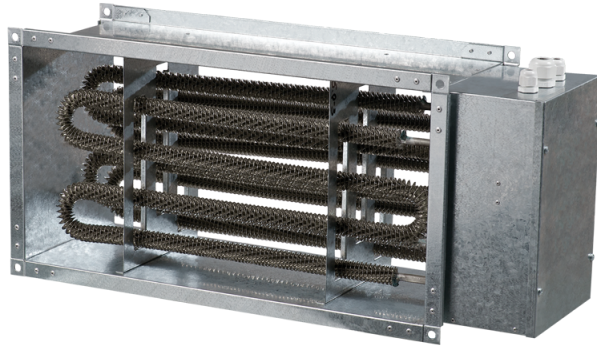

# NK 900x500-54,0-3

Duct electric heater

- Casing material: Galvanized steel

	Unit of measurement	NK 900x500-54,0-3
Minimum supply voltage	V	400
Maximum supply voltage	V	400
Power supply frequency	Hz	50
Rated power	W	54000
Weight	kg	33.5

## Dimensions

B	B1	B2	H	H1	H2	L
900	920	1040	500	520	540	750