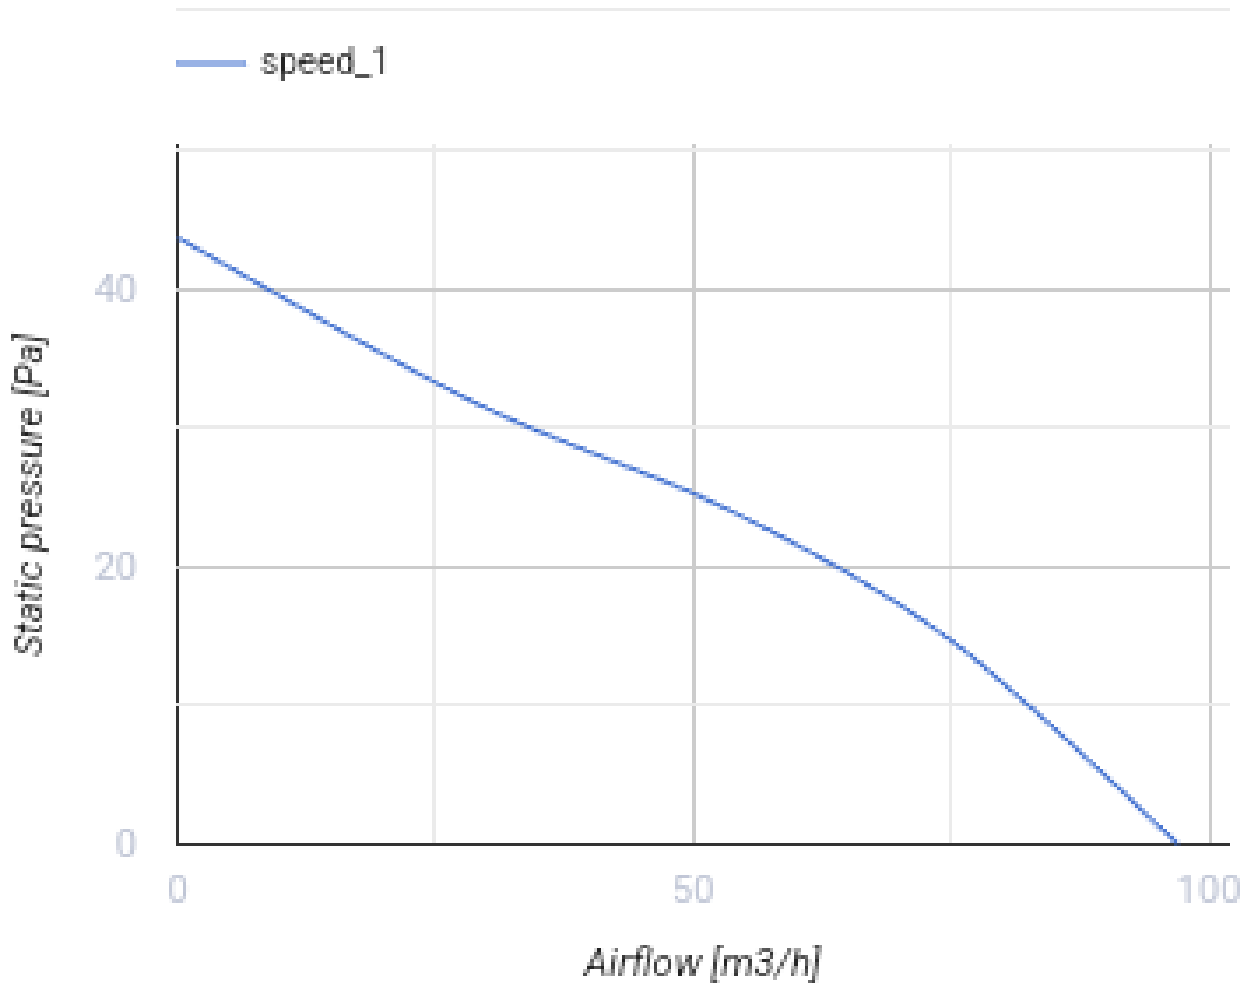

Quiet 100 12

Axial exhaust fans Quiet feature low noise and high performance

- Maximum airflow: 97
- Sound pressure level LpA at 3 m: 25
- Motor type: AC
- Casing material: Plastic
- Backdraft protection: Backdraft damper

	Unit of measurement	Quiet 100 12
Connected air duct size	mm	100
Speed	-	1
Minimum supply voltage	V	12
Maximum supply voltage	V	12
Power supply frequency	Hz	50
Rated power	W	8.5
Unit current	A	1.03
Maximum airflow	m ³ /h	97
Sound pressure level LpA at 3 m	dB(A)	25
Weight	kg	0.55
Ambient air temperature min	°C	1
Ambient air temperature max	°C	40
Ingress protection rating	-	IP45

Dimensions

ØD	B	H	L	L1
99	158	136	81	26