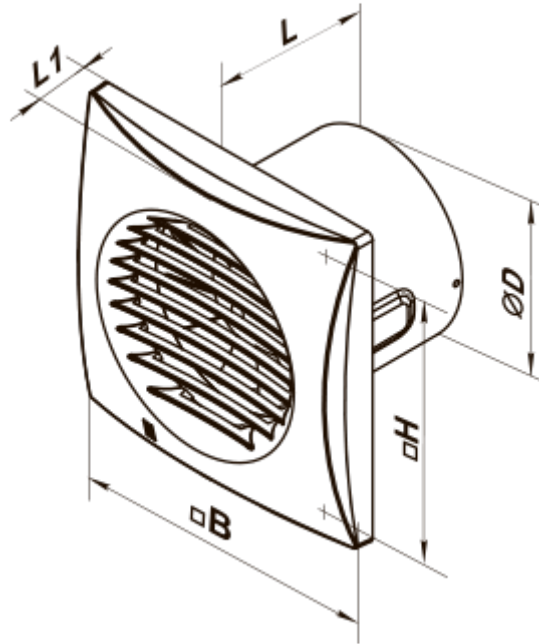

Quiet-Mild 100 DC TP

Updated version of low-noise axial fans with DC motors for low energy consumption

- Maximum airflow: 101
- Sound pressure level LpA at 3 m: 27
- Motor type: DC
- Casing material: Plastic
- Backdraft protection: Backdraft damper
- Motion sensor
- Timer: Turn off timer

	Unit of measurement	Quiet-Mild 100 DC TP	
Connected air duct size	mm	100	
Speed	-	2	
Minimum supply voltage	V	220	
Maximum supply voltage	V	240	
Power supply frequency	Hz	50/60	
Rated power	W	1.5	3.5
Unit current	A	0.063	0.137
Maximum airflow	m ³ /h	70	101
rotation speed at 50hz	-	1850	2650
Sound pressure level LpA at 3 m	dB(A)	22	27
Weight	kg	0.55	
Ambient air temperature min	°C	1	
Ambient air temperature max	°C	40	
Ingress protection rating	-	IP45	

Dimensions

ØD	B	H	L	L1
99	158	136	81	26

Accessories

Flanges

Name	Photo	Description
FO_100		The window flange applicable for all VENTS fans except for VKO, VKO1, iFan, Quiet, MAO, CF