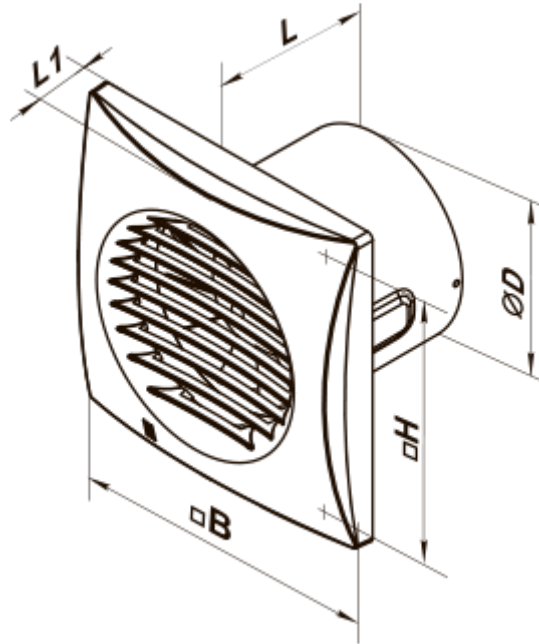

# Quiet-Mild 100 DC TP

Extra quiet axial extract fans with low power consumption, equipped with DC motors

- Maximum airflow: 101
- Sound pressure level LpA at 3 m: 27
- Motor type: DC
- Casing material: Plastic
- Backdraft protection: Backdraft damper
- Motion sensor
- Timer: Turn off timer

	Unit of measurement	Quiet-Mild 100 DC TP	
Connected air duct size	mm	100	
Speed	-	2	
Minimum supply voltage	V	220	
Maximum supply voltage	V	240	
Power supply frequency	Hz	50/60	
Rated power	W	1.5	3.5
Unit current	A	0.063	0.137
Maximum airflow	m <sup>3</sup> /h	70	101
rotation speed at 50hz	-	1850	2650
Sound pressure level LpA at 3 m	dB(A)	22	27
Weight	kg	0.55	
Ambient air temperature min	°C	1	
Ambient air temperature max	°C	40	
Ingress protection rating	-	IP45	

## Dimensions

ØD	B	H	L	L1
99	158	136	81	26