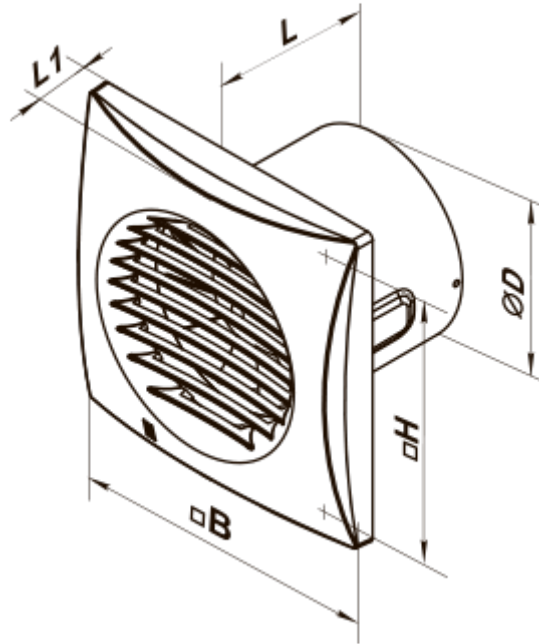

Quiet-Mild 100 DC TP

Extra quiet axial extract fans with low power consumption, equipped with DC motors

- Maximum airflow: 101
- Sound pressure level LpA at 3 m: 27
- Motor type: DC
- Casing material: Plastic
- Backdraft protection: Backdraft damper
- Motion sensor
- Timer: Turn off timer

	Unit of measurement	Quiet-Mild 100 DC TP	
Connected air duct size	mm	100	
Speed	-	2	
Minimum supply voltage	V	220	
Maximum supply voltage	V	240	
Power supply frequency	Hz	50/60	
Rated power	W	1.5	3.5
Unit current	A	0.063	0.137
Maximum airflow	m ³ /h	70	101
rotation speed at 50hz	-	1850	2650
Sound pressure level LpA at 3 m	dB(A)	22	27
Weight	kg	0.55	
Ambient air temperature min	°C	1	
Ambient air temperature max	°C	40	
Ingress protection rating	-	IP45	

Dimensions

ØD	B	H	L	L1
99	158	136	81	26

Accessories

Flanges

Name	Photo	Description
FO_100		The window flange applicable for all VENTS fans except for VKO, VKO1, iFan, Quiet, MAO, CF