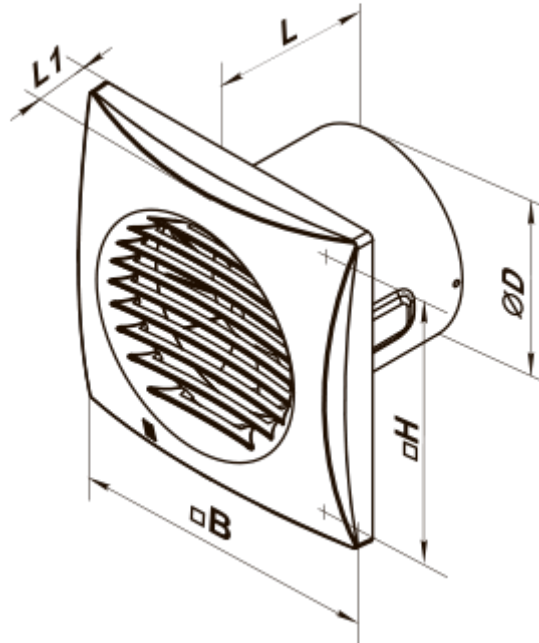

Quiet-Mild 100 DC VT

Extra quiet axial extract fans with low power consumption, equipped with DC motors

- Maximum airflow: 101
- Sound pressure level LpA at 3 m: 27
- Motor type: DC
- Casing material: Plastic
- Backdraft protection: Backdraft damper
- Pull cord
- Timer: Turn off timer

	Unit of measurement	Quiet-Mild 100 DC VT	
Connected air duct size	mm	100	
Speed	-	2	
Minimum supply voltage	V	220	
Maximum supply voltage	V	240	
Power supply frequency	Hz	50/60	
Rated power	W	1.5	3.5
Unit current	A	0.063	0.137
Maximum airflow	m ³ /h	70	101
rotation speed at 50hz	-	1850	2650
Sound pressure level LpA at 3 m	dB(A)	22	27
Weight	kg	0.55	
Ambient air temperature min	°C	1	
Ambient air temperature max	°C	40	
Ingress protection rating	-	IP45	

Dimensions

ØD	B	H	L	L1
99	158	136	81	26

Accessories

Flanges

Name	Photo	Description
FO_100		The window flange applicable for all VENTS fans except for VKO, VKO1, iFan, Quiet, MAO, CF