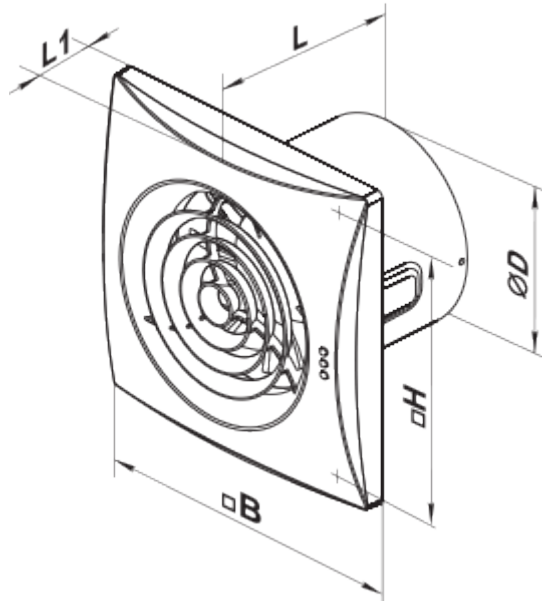

# Quiet-Mild 100 Duo

Axial exhaust fans Quiet-Mild feature low noise and high performance

- Maximum airflow: 90
- Sound pressure level LpA at 3 m: 25
- Motor type: AC
- Casing material: Plastic
- Backdraft protection: Backdraft damper

	Unit of measurement	Quiet-Mild 100 Duo	
Connected air duct size	mm	100	
Speed	-	2	
Minimum supply voltage	V	220	
Maximum supply voltage	V	240	
Power supply frequency	Hz	50/60	
Rated power	W	4.5	7
Unit current	A	0.029	0.052
Maximum airflow	m <sup>3</sup> /h	60	90
Sound pressure level LpA at 3 m	dB(A)	22	25
Weight	kg	0.55	
Ambient air temperature min	°C	1	
Ambient air temperature max	°C	45	
Ingress protection rating	-	IP45	

## Dimensions

ØD	B	H	L	L1
99	158	136	81	26