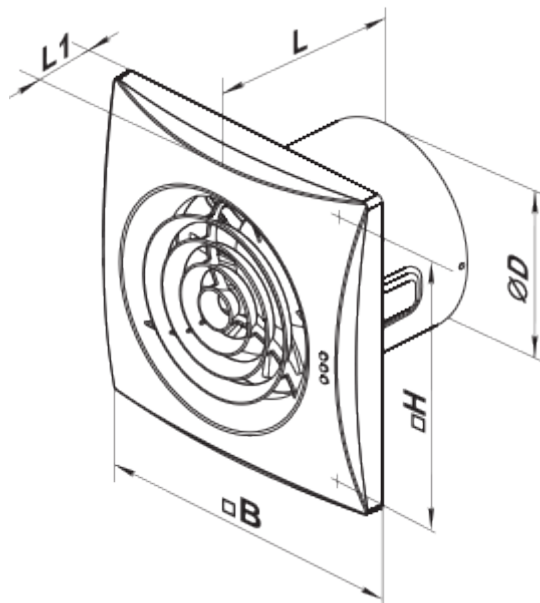

- Maximum airflow: 97
- Sound pressure level LpA at 3 m: 25
- Motor type: AC
- Casing material: Plastic
- Backdraft protection: Backdraft damper
- Humidity sensor
- Timer: Turn off timer

	Unit of measurement	Quiet-Mild 100 TH
Connected air duct size	mm	100
Speed	-	1
Minimum supply voltage	V	220
Maximum supply voltage	V	240
Power supply frequency	Hz	50
Rated power	W	7.5
Unit current	A	0.049
Maximum airflow	m <sup>3</sup> /h	97
Sound pressure level LpA at 3 m	dB(A)	25
Weight	kg	0.55
Ambient air temperature min	°C	1
Ambient air temperature max	°C	40
Ingress protection rating	-	IP45
ErP compliance	-	2016, 2018
Cold - Specific energy consumption (SEC)	kWh/(m <sup>2</sup> /a)	53.8
SEC Class Cold	-	A+
Average - Specific energy consumption (SEC)	kWh/(m <sup>2</sup> /a)	26.7
SEC Class Average	-	B
Warm - Specific energy consumption (SEC)	kWh/(m <sup>2</sup> /a)	11.2
SEC Class Warm	-	E
Unit category	-	RVU

## Dimensions

ØD	B	H	L	L1
99	158	136	81	26