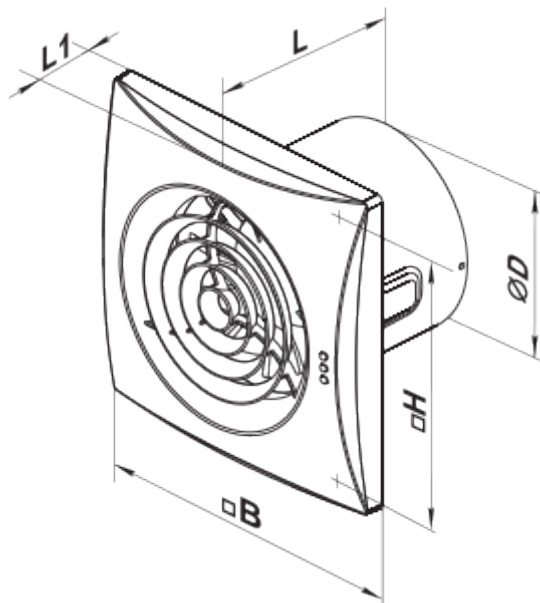

- Maximum airflow: 97
- Sound pressure level LpA at 3 m: 25
- Motor type: AC
- Casing material: Plastic
- Backdraft protection: Backdraft damper
- Motion sensor
- Timer: Turn off timer

	Unit of measurement	Quiet-Mild 100 TP
Connected air duct size	mm	100
Speed	-	1
Minimum supply voltage	V	220
Maximum supply voltage	V	240
Power supply frequency	Hz	50
Rated power	W	7.5
Unit current	A	0.049
Maximum airflow	m <sup>3</sup> /h	97
Sound pressure level LpA at 3 m	dB(A)	25
Weight	kg	0.55
Ambient air temperature min	°C	1
Ambient air temperature max	°C	40
Ingress protection rating	-	IP45
ErP compliance	-	2016, 2018
Cold - Specific energy consumption (SEC)	kWh/(m <sup>2</sup> /a)	53.8
SEC Class Cold	-	A+
Average - Specific energy consumption (SEC)	kWh/(m <sup>2</sup> /a)	26.7
SEC Class Average	-	B
Warm - Specific energy consumption (SEC)	kWh/(m <sup>2</sup> /a)	11.2
SEC Class Warm	-	E
Unit category	-	RVU

## Dimensions

ØD	B	H	L	L1
99	158	136	81	26