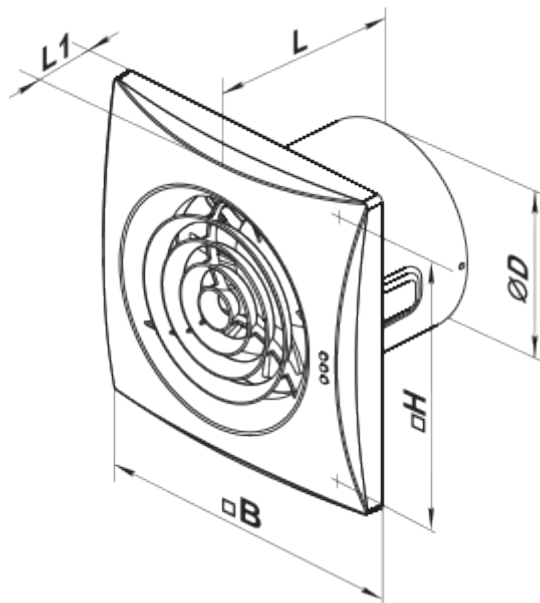

- Maximum airflow: 170
- Sound pressure level LpA at 3 m: 32
- Motor type: AC
- Casing material: Plastic
- Backdraft protection: Backdraft damper

	Unit of measurement	Quiet-Mild 125 Duo	
Connected air duct size	mm	125	
Speed	-	2	
Minimum supply voltage	V	220	
Maximum supply voltage	V	240	
Power supply frequency	Hz	50/60	
Rated power	W	9.5	13.5
Unit current	A	0.065	0.09
Maximum airflow	m <sup>3</sup> /h	145	170
Sound pressure level LpA at 3 m	dB(A)	28	32
Weight	kg	0.78	
Ambient air temperature min	°C	1	
Ambient air temperature max	°C	45	
Ingress protection rating	-	IP45	
ErP compliance	-	2016	
Cold - Specific energy consumption (SEC)	kWh/(m <sup>2</sup> /a)	31.5	
SEC Class Cold	-	B	
Average - Specific energy consumption (SEC)	kWh/(m <sup>2</sup> /a)	15.1	
SEC Class Average	-	E	
Warm - Specific energy consumption (SEC)	kWh/(m <sup>2</sup> /a)	5.7	
SEC Class Warm	-	F	
Unit category	-	RVU	

## Dimensions

ØD	B	H	L	L1
123.5	182	158	91	27