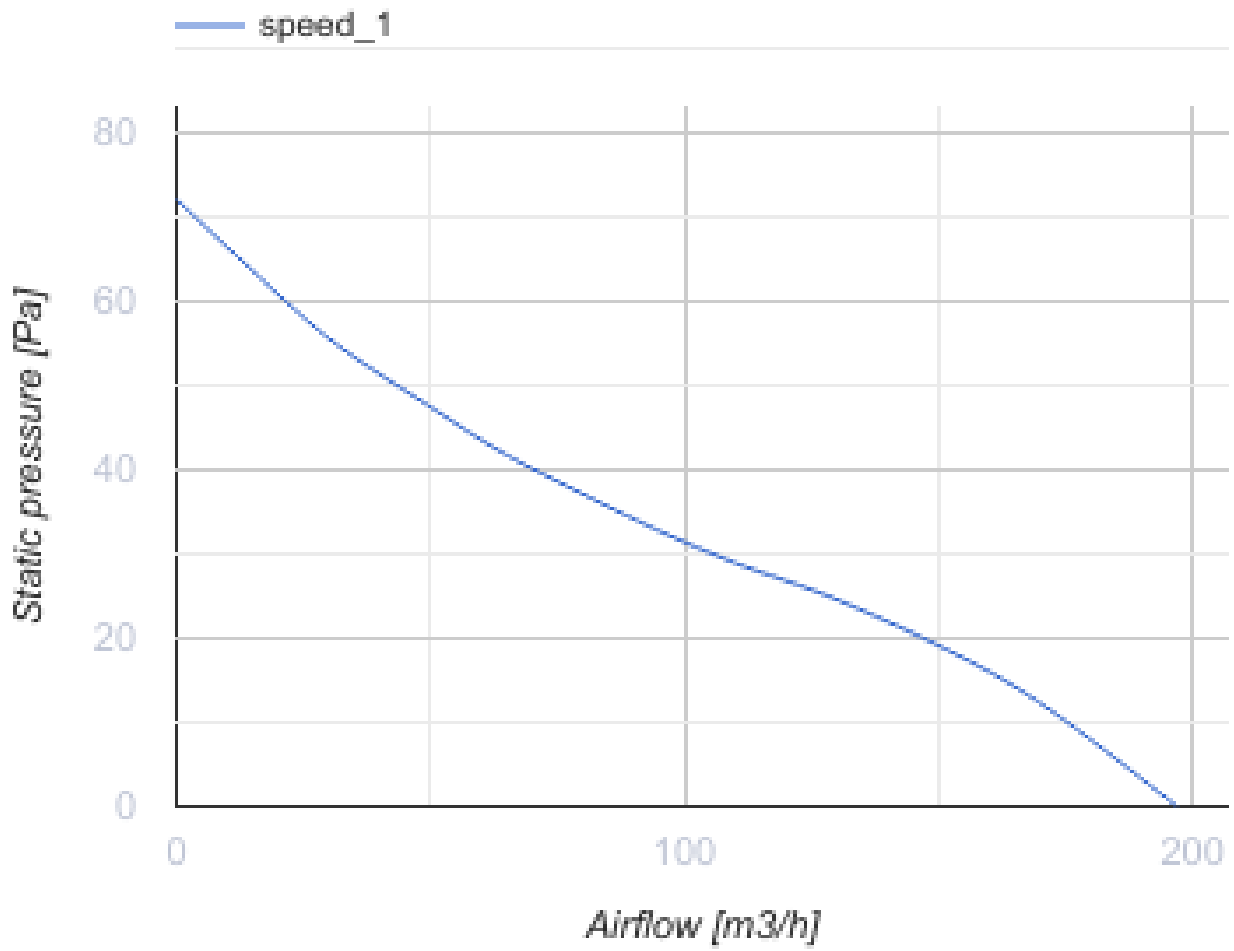

Quietline-k 125

Extra quiet axial inline fans with low power consumption

- Maximum airflow: 197
- Sound pressure level LpA at 3 m: 32
- Motor type: AC
- Casing material: Polypropylene/Thermoplastic elastomer
- Backdraft protection: Backdraft damper

	Unit of measurement	Quietline-k 125
Connected air duct size	mm	125
Speed	-	1
Minimum supply voltage	V	220
Maximum supply voltage	V	240
Power supply frequency	Hz	50
Rated power	W	13
Unit current	A	0.085
Maximum airflow	m ³ /h	197
Sound pressure level LpA at 3 m	dB(A)	32
Weight	kg	0.75
Ambient air temperature min	°C	1
Ambient air temperature max	°C	40
Ingress protection rating	-	IPX4

Dimensions

L	ØD	k
161.5	125	53.5