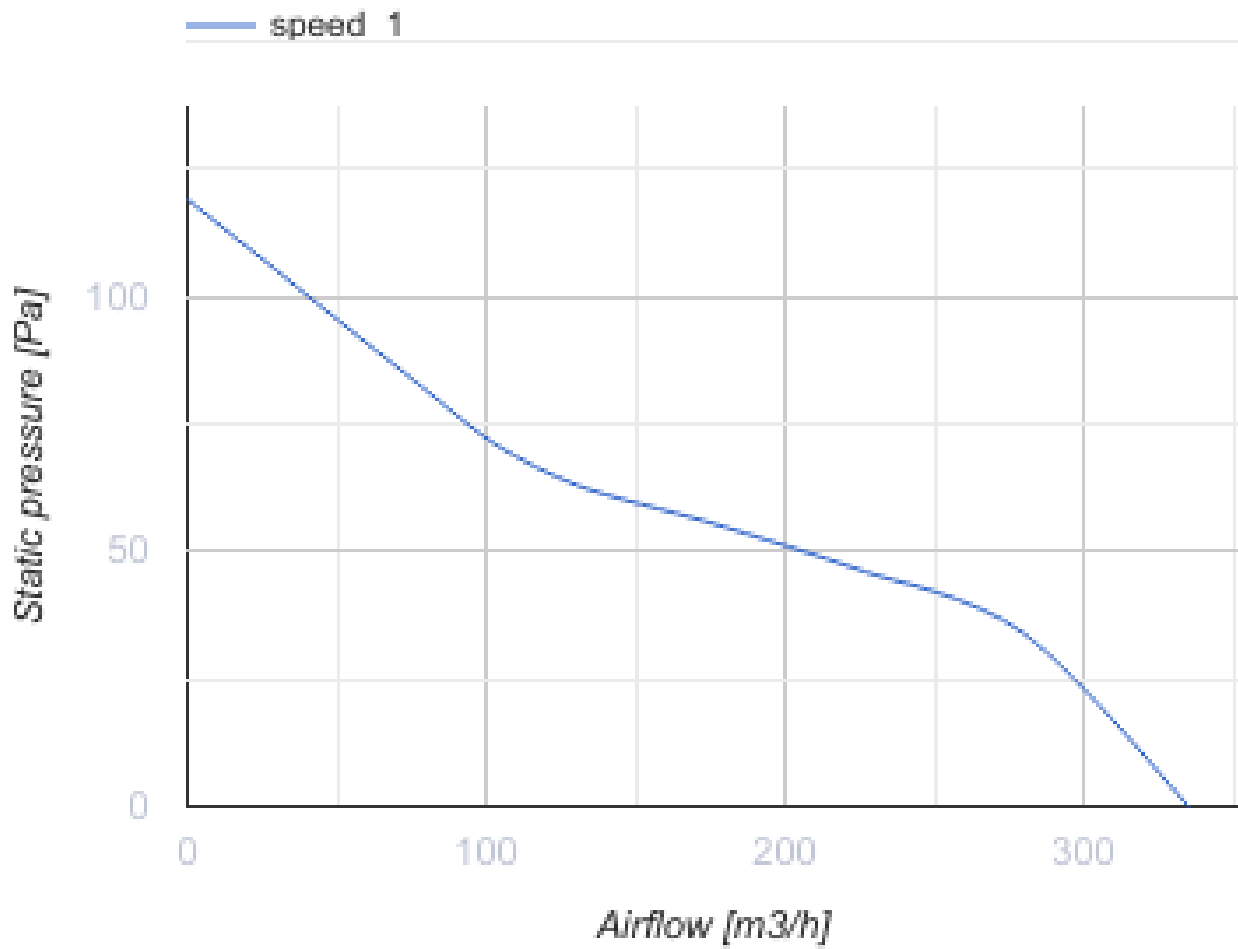

# Quietline-k 150

Extra quiet axial inline fans with low power consumption

- Maximum airflow: 335
- Sound pressure level LpA at 3 m: 39
- Motor type: AC
- Casing material: Polypropylene/Thermoplastic elastomer
- Backdraft protection: Backdraft damper

	Unit of measurement	Quietline-k 150
Connected air duct size	mm	150
Speed	-	1
Minimum supply voltage	V	220
Maximum supply voltage	V	240
Power supply frequency	Hz	50
Rated power	W	22
Unit current	A	0.095
Maximum airflow	m <sup>3</sup> /h	335
Sound pressure level LpA at 3 m	dB(A)	39
Weight	kg	1.3
Ambient air temperature min	°C	1
Ambient air temperature max	°C	40
Ingress protection rating	-	IPX4

### Dimensions

L	ØD	k
182	150	54