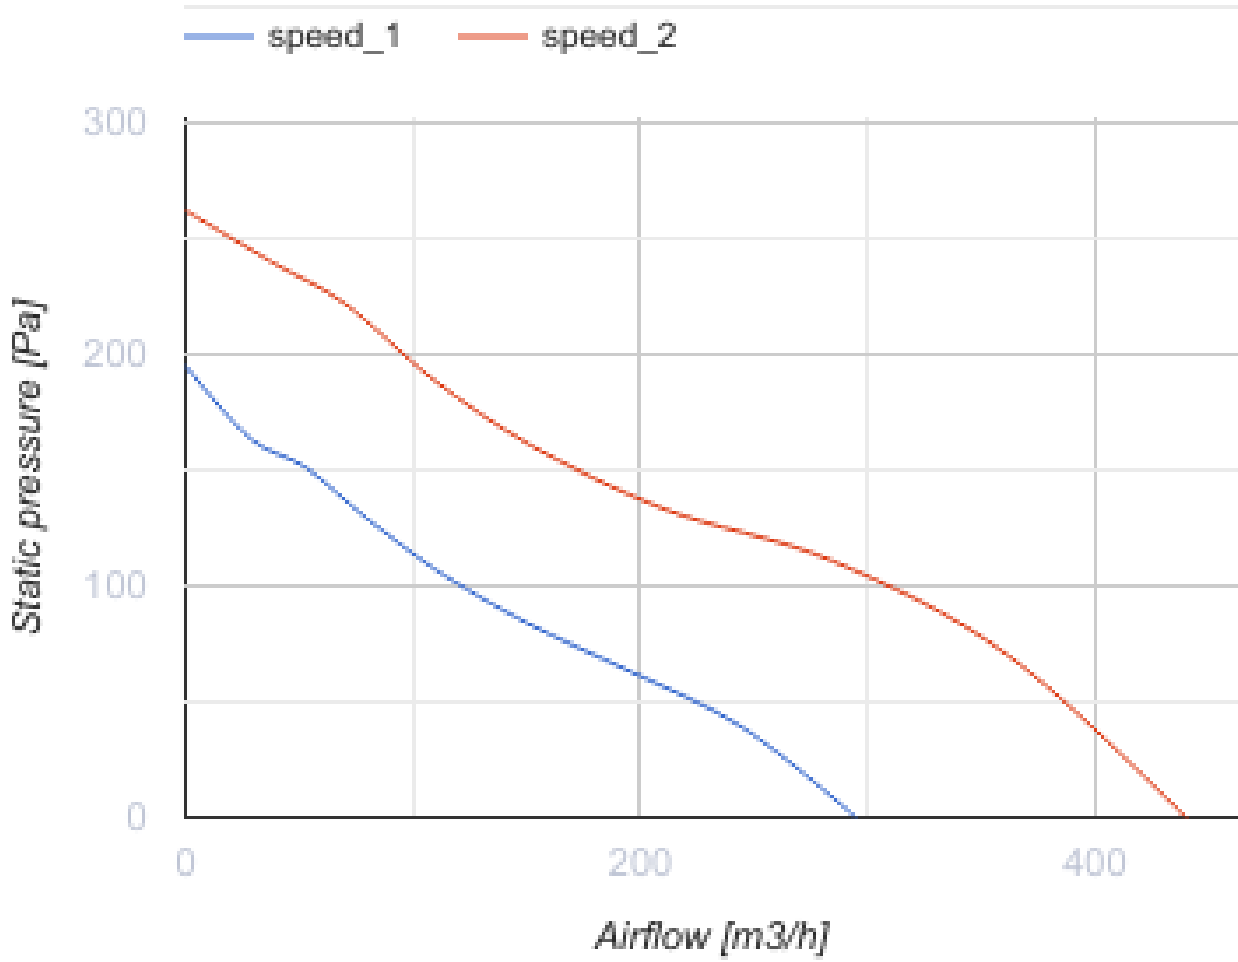

TT 125 S TV

Mixed-flow inline fans

- Maximum airflow: 440
- Sound pressure level LpA at 3 m: 42
- Motor type: AC
- Control: Built-in speed controller
- Impeller type: Mixed-flow
- Casing material: Plastic
- Installation in any position
- Timer: Turn off timer

	Unit of measurement	TT 125 S TV	
Connected air duct size	mm	125	
Speed	-	2	
Minimum supply voltage	V	230	
Maximum supply voltage	V	230	
Power supply frequency	Hz	50/60	
Rated power	W	47	60
Unit current	A	0.21	0.27
Maximum airflow	m ³ /h	295	440
Sound pressure level LpA at 3 m	dB(A)	31	42
Weight	kg	3.14	
Transported air temperature (max)	°C	60	
Transported air temperature (min)	°C	-25	
Ingress protection rating	-	IPX4	
Ingress protection rating of the drive	-	IPX4	

Dimensions

ØD	B	H	L
123	223	250	295