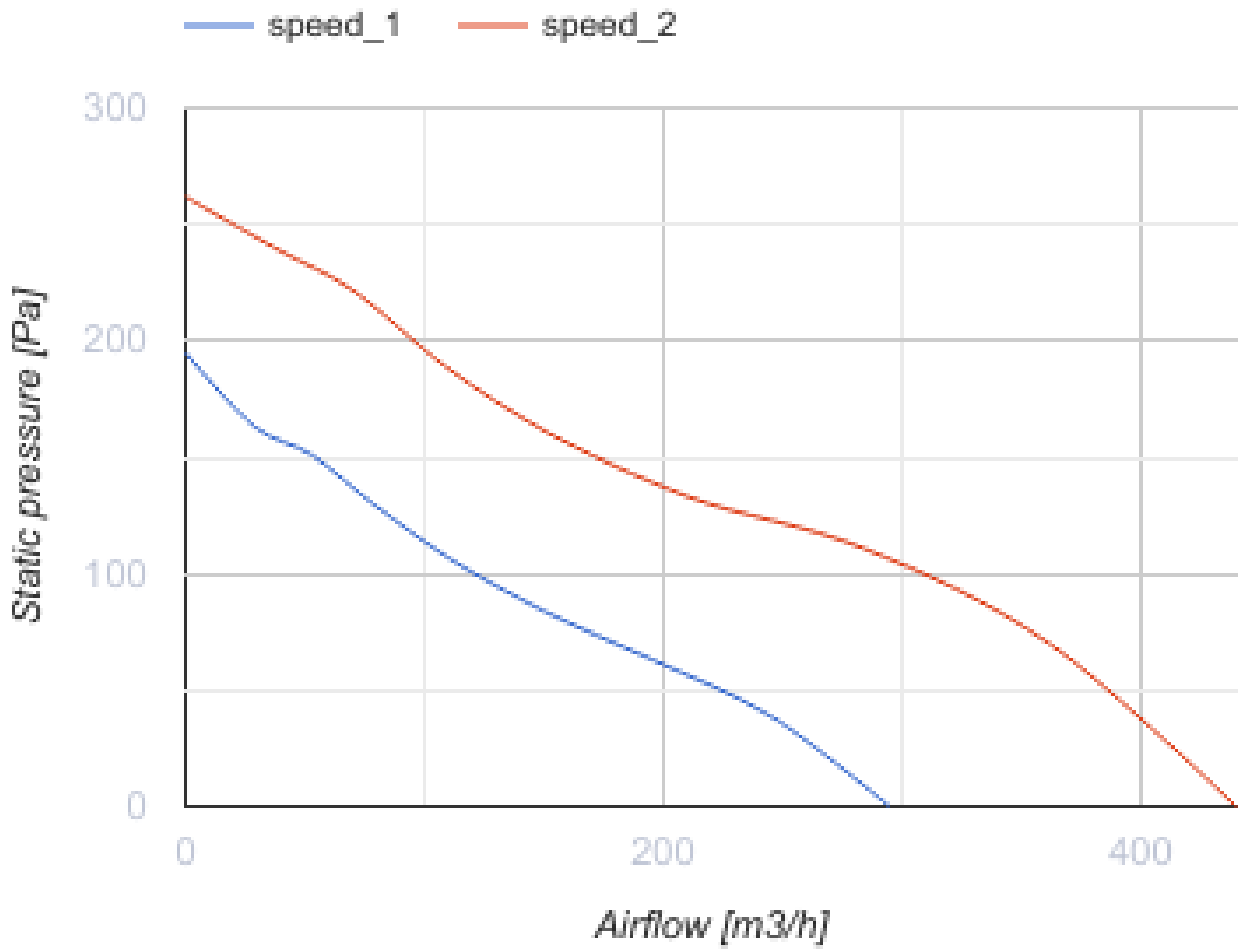

TT 125 S TV

Inline mixed-flow fans

- Maximum airflow: 440
- Sound pressure level LpA at 3 m: 42
- Motor type: AC
- Control: Built-in speed controller
- Impeller type: Mixed
- Casing material: Plastic
- Installation in any position
- Timer: Turn off timer

	Unit of measurement	TT 125 S TV	
Connected air duct size	mm	125	
Speed	-	2	
Minimum supply voltage	V	230	
Maximum supply voltage	V	230	
Power supply frequency	Hz	50/60	
Rated power	W	47	60
Unit current	A	0.21	0.27
Maximum airflow	m ³ /h	295	440
Sound pressure level LpA at 3 m	dB(A)	31	42
Weight	kg	3.14	
Transported air temperature (max)	°C	60	
Transported air temperature (min)	°C	-25	
Ingress protection rating	-	IPX4	
Ingress protection rating of the drive	-	IPX4	

Dimensions

∅D	B	H	L
123	223	250	295