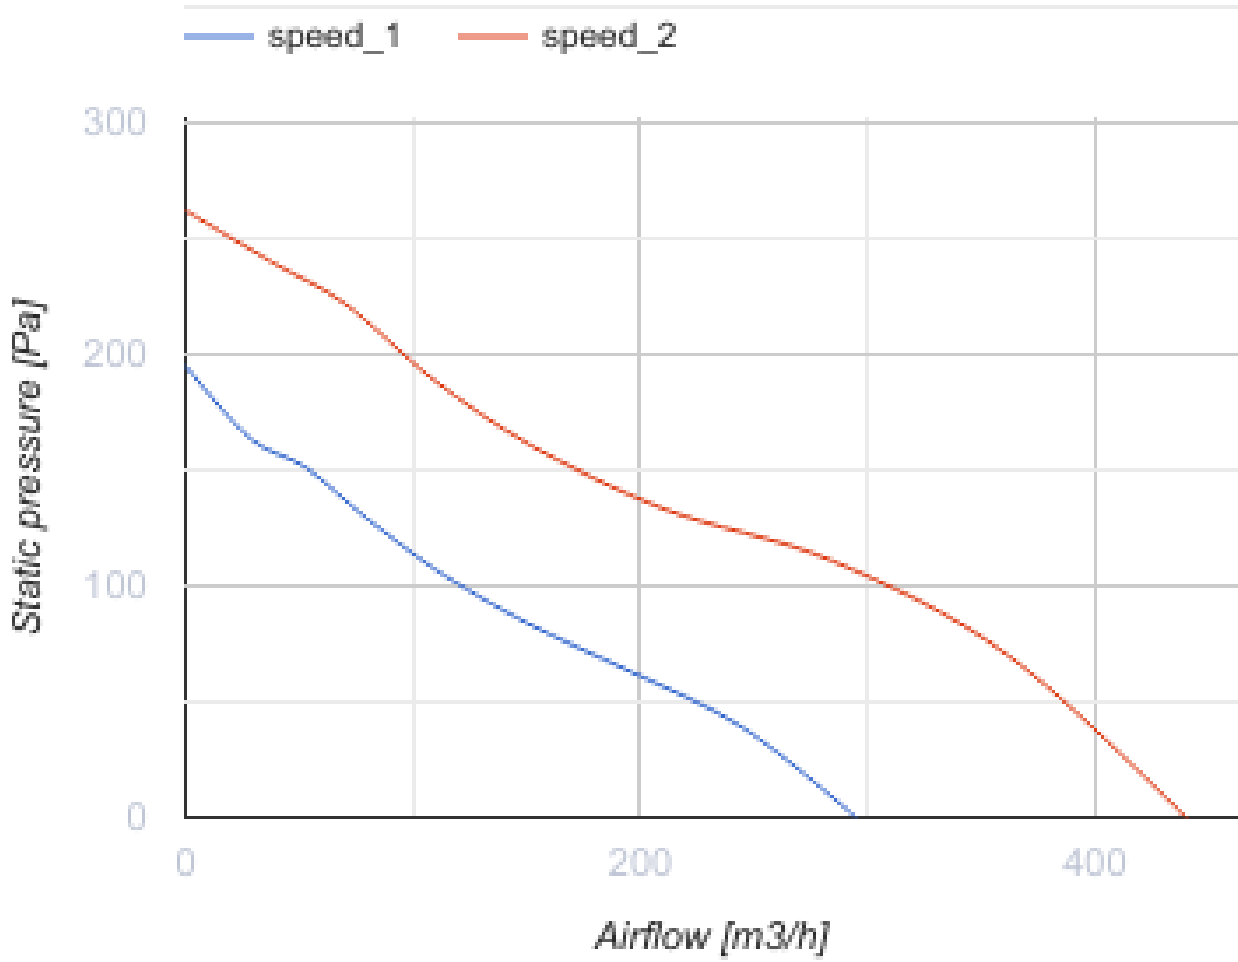

TT 125 S TV

Mixed-flow inline fans

- Maximum airflow: 440
- Sound pressure level LpA at 3 m: 42
- Motor type: AC
- Control: Built-in speed controller
- Impeller type: Mixed-flow
- Casing material: Plastic
- Installation in any position
- Timer: Turn off timer

	Unit of measurement	TT 125 S TV	
Connected air duct size	mm	125	
Speed	-	2	
Minimum supply voltage	V	230	
Maximum supply voltage	V	230	
Power supply frequency	Hz	50/60	
Rated power	W	47	60
Unit current	A	0.21	0.27
Maximum airflow	m ³ /h	295	440
Sound pressure level LpA at 3 m	dB(A)	31	42
Weight	kg	3.14	
Transported air temperature (max)	°C	60	
Transported air temperature (min)	°C	-25	
Ingress protection rating	-	IPX4	
Ingress protection rating of the drive	-	IPX4	

Dimensions

∅D	B	H	L
123	223	250	295