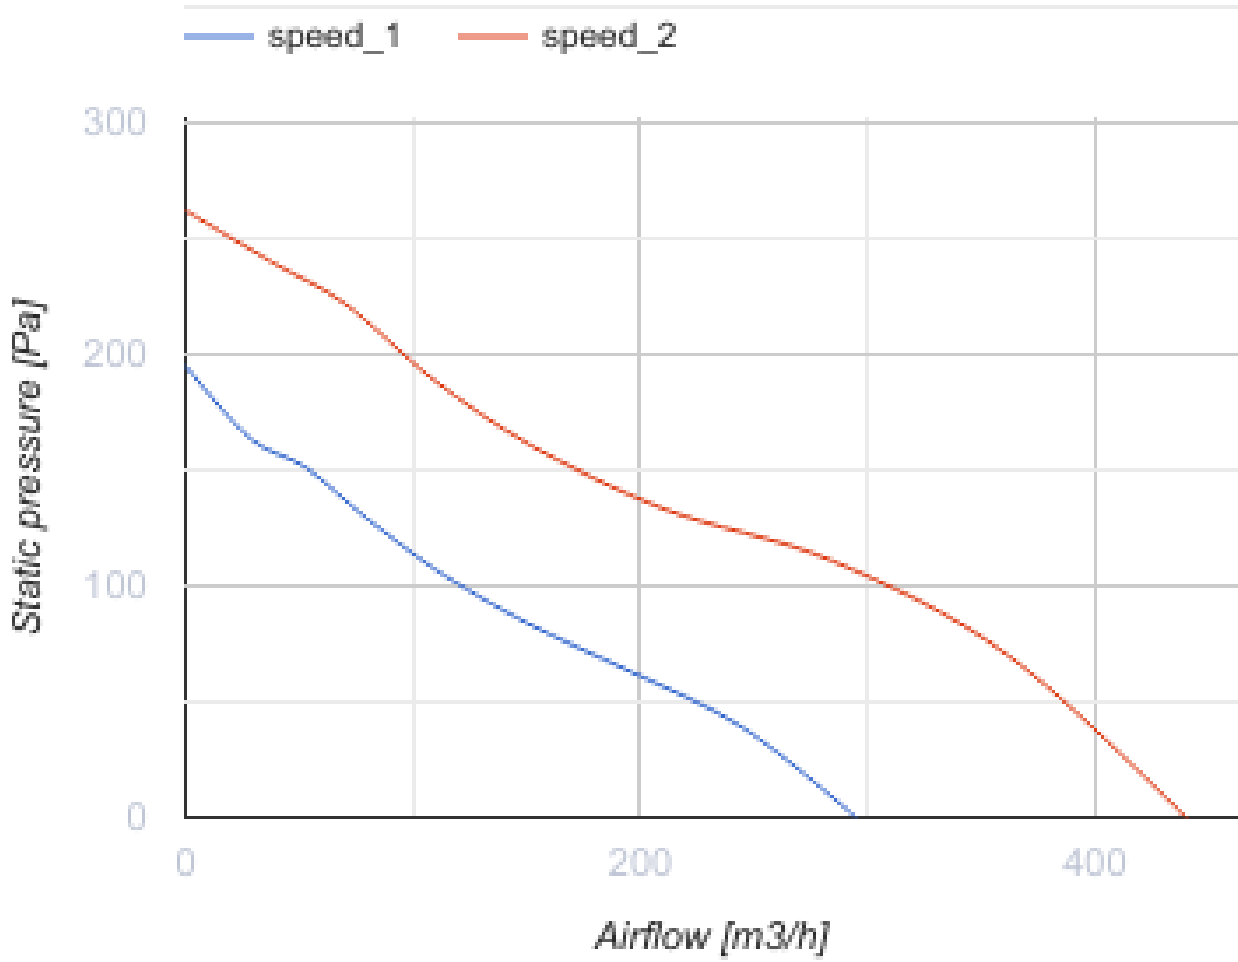

TT 125 S TV

Inline mixed-flow fans

- Maximum airflow: 440
- Sound pressure level LpA at 3 m: 42
- Motor type: AC
- Control: Built-in speed controller
- Impeller type: Mixed-flow
- Casing material: Plastic
- Installation in any position
- Timer: Turn off timer

	Unit of measurement	TT 125 S TV	
Connected air duct size	mm	125	
Speed	-	2	
Minimum supply voltage	V	230	
Maximum supply voltage	V	230	
Power supply frequency	Hz	50/60	
Rated power	W	47	60
Unit current	A	0.21	0.27
Maximum airflow	m ³ /h	295	440
Sound pressure level LpA at 3 m	dB(A)	31	42
Weight	kg	3.14	
Transported air temperature (max)	°C	60	
Transported air temperature (min)	°C	-25	
Ingress protection rating	-	IPX4	
Ingress protection rating of the drive	-	IPX4	

Dimensions

ØD	B	H	L
123	223	250	295