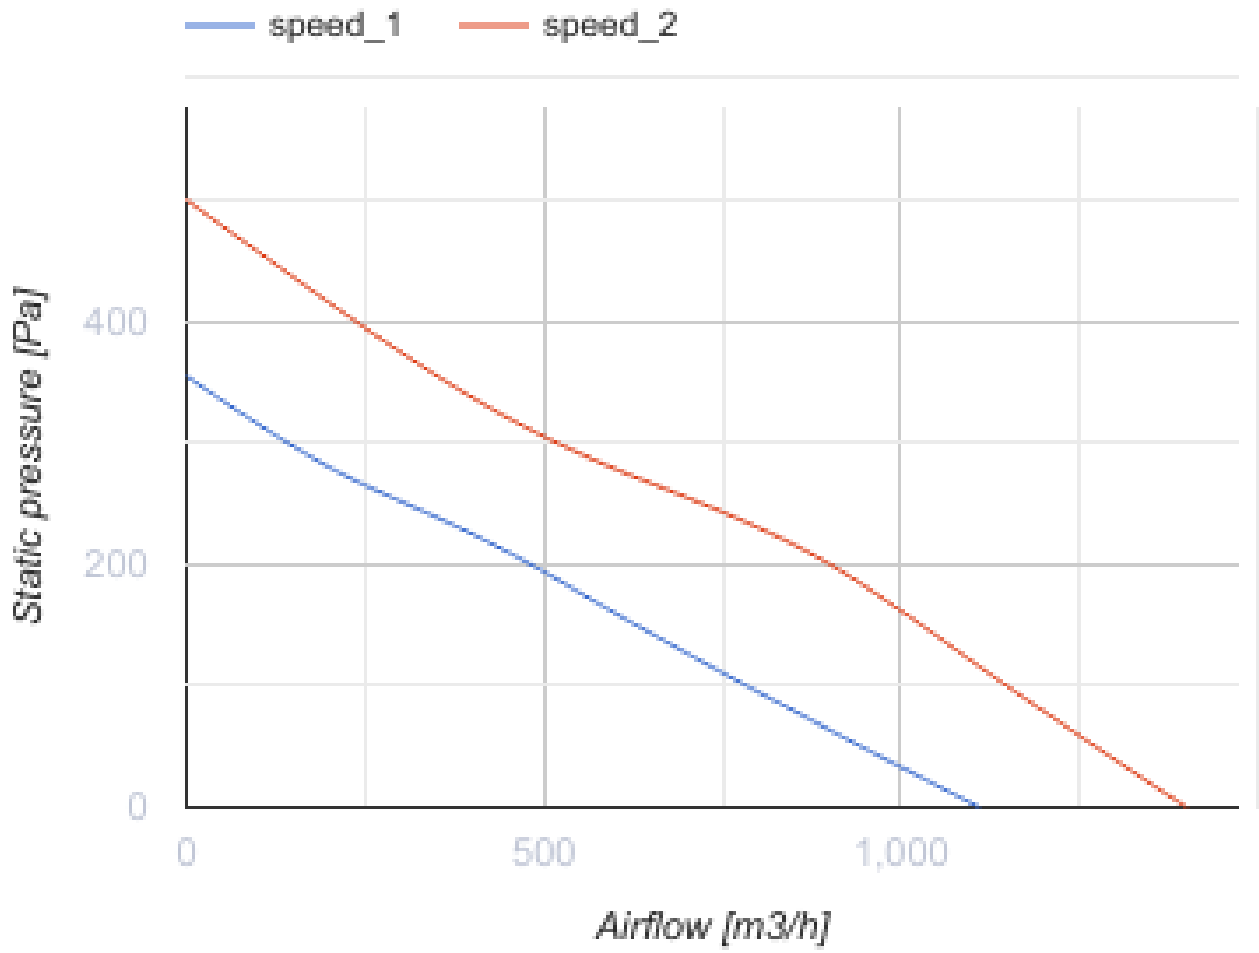

## Mixed-flow inline fans

- Maximum airflow: 1400
- Sound pressure level LpA at 3 m: 51
- Motor type: AC
- Impeller type: Mixed-flow
- Casing material: Plastic
- Installation in any position
- Timer: Turn off timer

	Unit of measurement	TT PRO 250 T	
Connected air duct size	mm	250	
Speed	-	2	
Minimum supply voltage	V	230	
Maximum supply voltage	V	230	
Power supply frequency	Hz	50/60	
Rated power	W	125	177
Unit current	A	0.54	0.79
Maximum airflow	m <sup>3</sup> /h	1110	1400
Sound pressure level LpA at 3 m	dB(A)	44	51
Weight	kg	7.8	
Transported air temperature (max)	°C	60	
Ingress protection rating	-	IPX4	
Ingress protection rating of the drive	-	IPX4	

### Dimensions

∅D	B	H	L
247	287	323	383