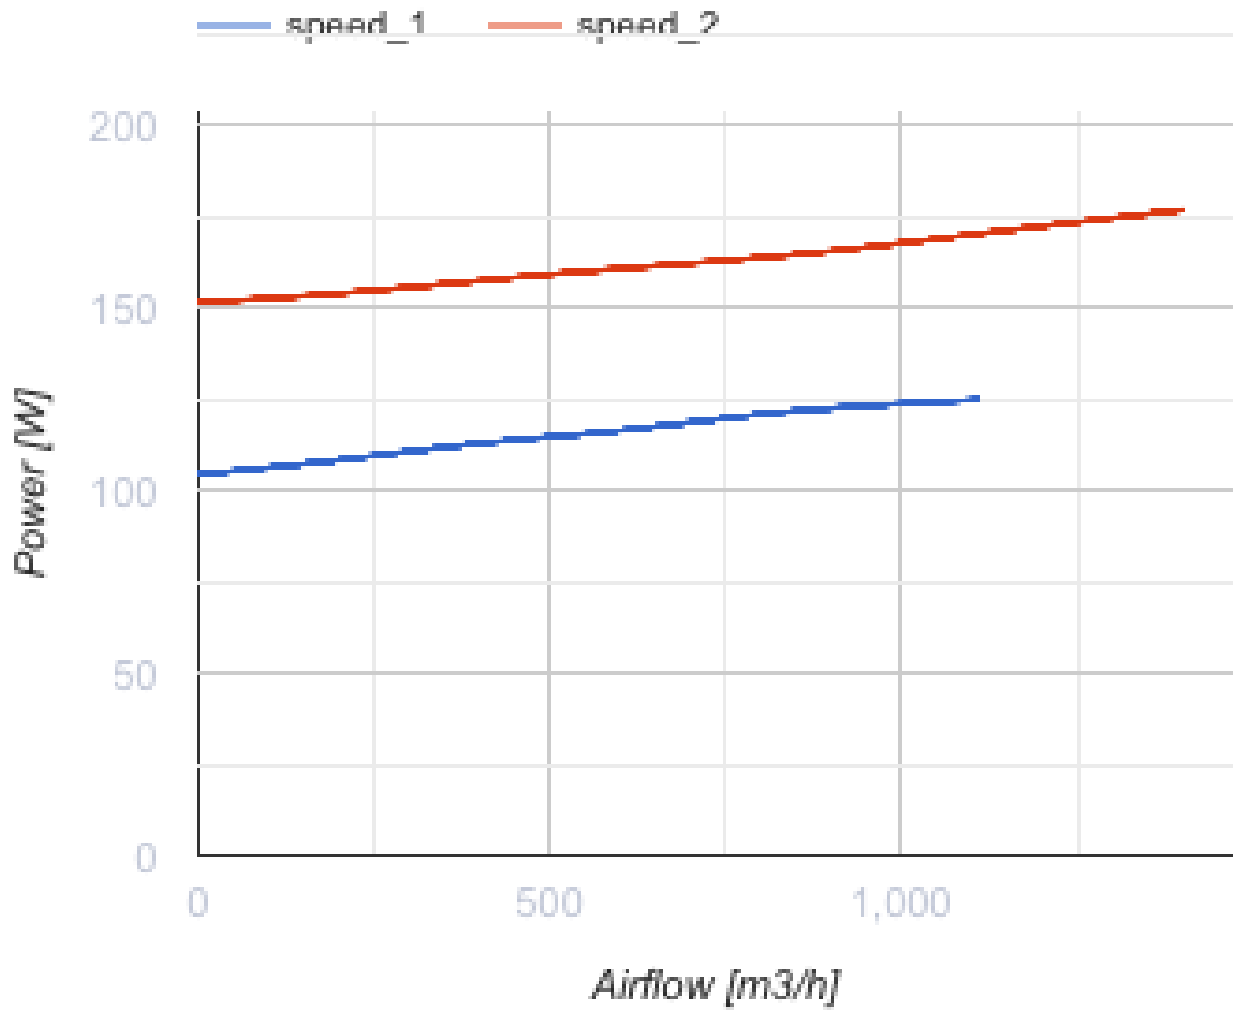

## Mixed-flow inline fans

- Maximum airflow: 1400
- Sound pressure level LpA at 3 m: 51
- Motor type: AC
- Impeller type: Mixed-flow
- Casing material: Plastic
- Installation in any position
- Timer: Turn off timer

	Unit of measurement	TT PRO 250 T	
Connected air duct size	mm	250	
Speed	-	2	
Minimum supply voltage	V	230	
Maximum supply voltage	V	230	
Power supply frequency	Hz	50/60	
Rated power	W	125	177
Unit current	A	0.54	0.79
Maximum airflow	m <sup>3</sup> /h	1110	1400
Sound pressure level LpA at 3 m	dB(A)	44	51
Weight	kg	7.8	
Transported air temperature (max)	°C	60	
Ingress protection rating	-	IPX4	
Ingress protection rating of the drive	-	IPX4	

### Dimensions

∅D	B	H	L
247	287	323	383