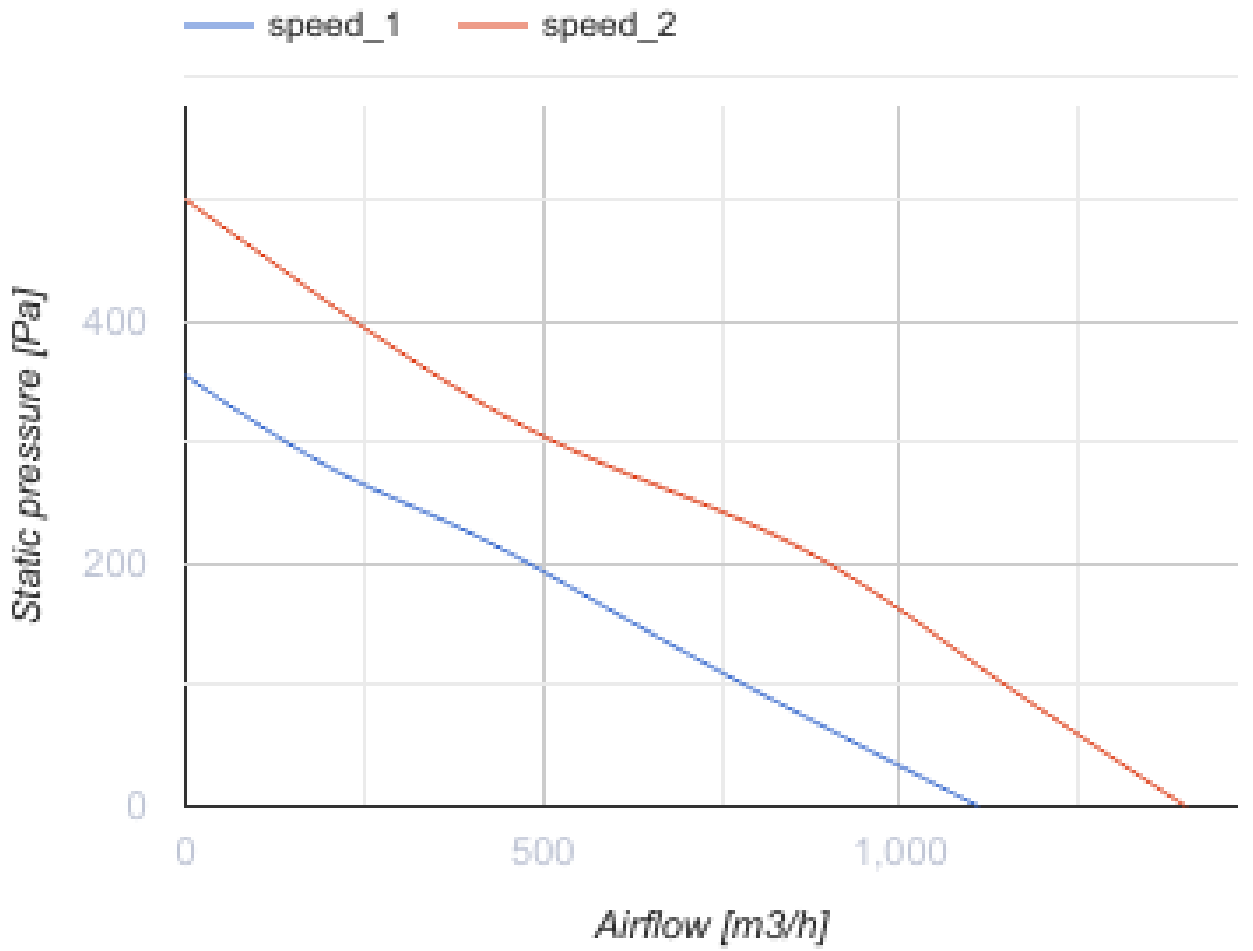

TT PRO 250 T

Inline mixed-flow fans

- Maximum airflow: 1400
- Sound pressure level LpA at 3 m: 51
- Motor type: AC
- Impeller type: Mixed-flow
- Casing material: Plastic
- Installation in any position
- Timer: Turn off timer

	Unit of measurement	TT PRO 250 T	
Connected air duct size	mm	250	
Speed	-	2	
Minimum supply voltage	V	230	
Maximum supply voltage	V	230	
Power supply frequency	Hz	50/60	
Rated power	W	125	177
Unit current	A	0.54	0.79
Maximum airflow	m ³ /h	1110	1400
Sound pressure level LpA at 3 m	dB(A)	44	51
Weight	kg	7.8	
Transported air temperature (max)	°C	60	
Ingress protection rating	-	IPX4	
Ingress protection rating of the drive	-	IPX4	

Dimensions

ØD	B	H	L
247	287	323	383