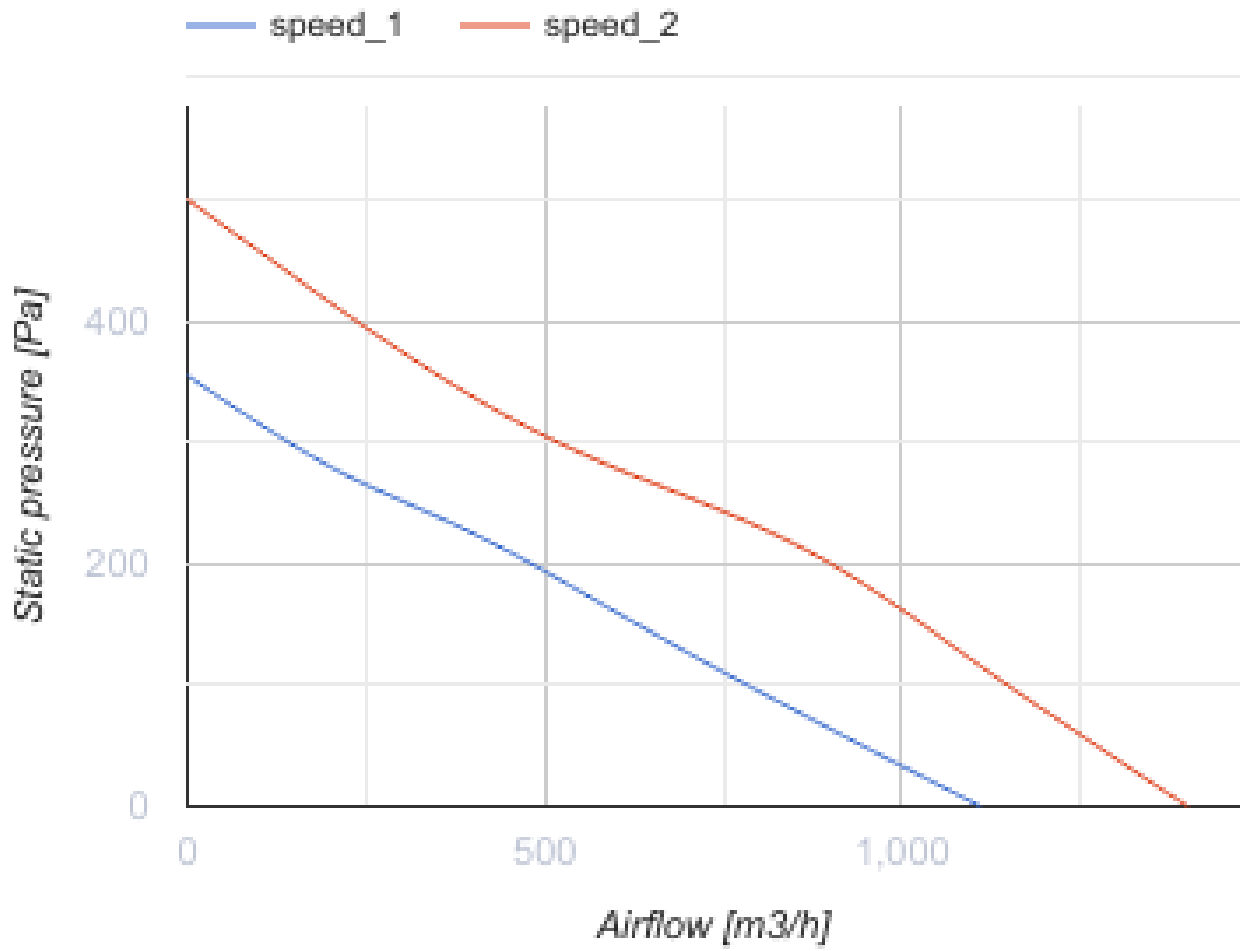

## Mixed-flow inline fans

- Maximum airflow: 1400
- Sound pressure level LpA at 3 m: 51
- Motor type: AC
- Control: Built-in speed controller
- Impeller type: Mixed-flow
- Casing material: Plastic
- Installation in any position
- Timer: Turn off timer

	Unit of measurement	TT PRO 250 TV	
Connected air duct size	mm	250	
Speed	-	2	
Minimum supply voltage	V	230	
Maximum supply voltage	V	230	
Power supply frequency	Hz	50/60	
Rated power	W	125	177
Unit current	A	0.54	0.79
Maximum airflow	m <sup>3</sup> /h	1110	1400
Sound pressure level LpA at 3 m	dB(A)	44	51
Weight	kg	7.8	
Transported air temperature (max)	°C	60	
Ingress protection rating	-	IPX4	
Ingress protection rating of the drive	-	IPX4	

### Dimensions

$\varnothing D$	B	H	L
247	287	323	383