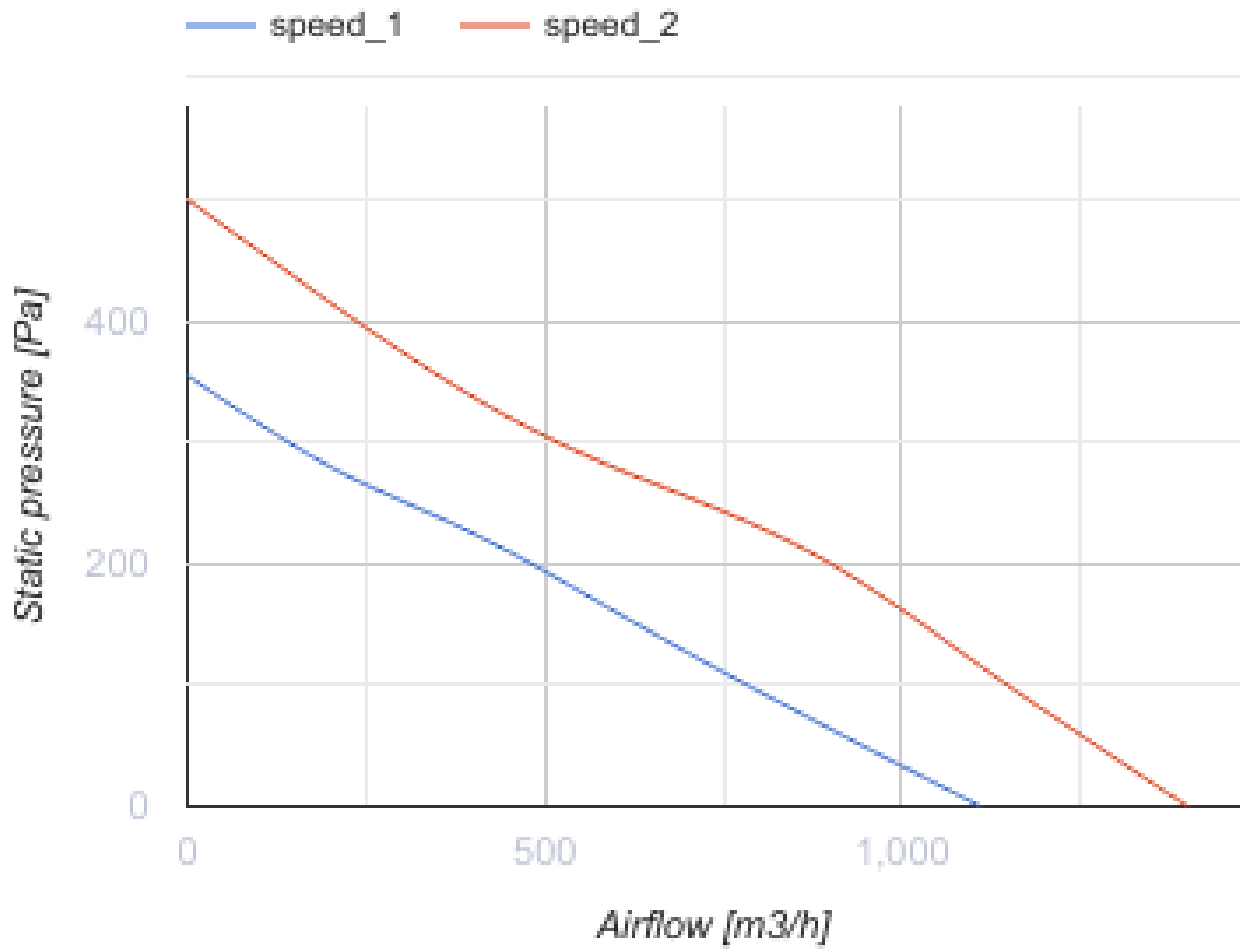

TT PRO 250 TV

Inline mixed-flow fans

- Maximum airflow: 1400
- Sound pressure level LpA at 3 m: 51
- Motor type: AC
- Control: Built-in speed controller
- Impeller type: Mixed-flow
- Casing material: Plastic
- Installation in any position
- Timer: Turn off timer

	Unit of measurement	TT PRO 250 TV	
Connected air duct size	mm	250	
Speed	-	2	
Minimum supply voltage	V	230	
Maximum supply voltage	V	230	
Power supply frequency	Hz	50/60	
Rated power	W	125	177
Unit current	A	0.54	0.79
Maximum airflow	m ³ /h	1110	1400
Sound pressure level LpA at 3 m	dB(A)	44	51
Weight	kg	7.8	
Transported air temperature (max)	°C	60	
Ingress protection rating	-	IPX4	
Ingress protection rating of the drive	-	IPX4	

Dimensions

$\varnothing D$	B	H	L
247	287	323	383