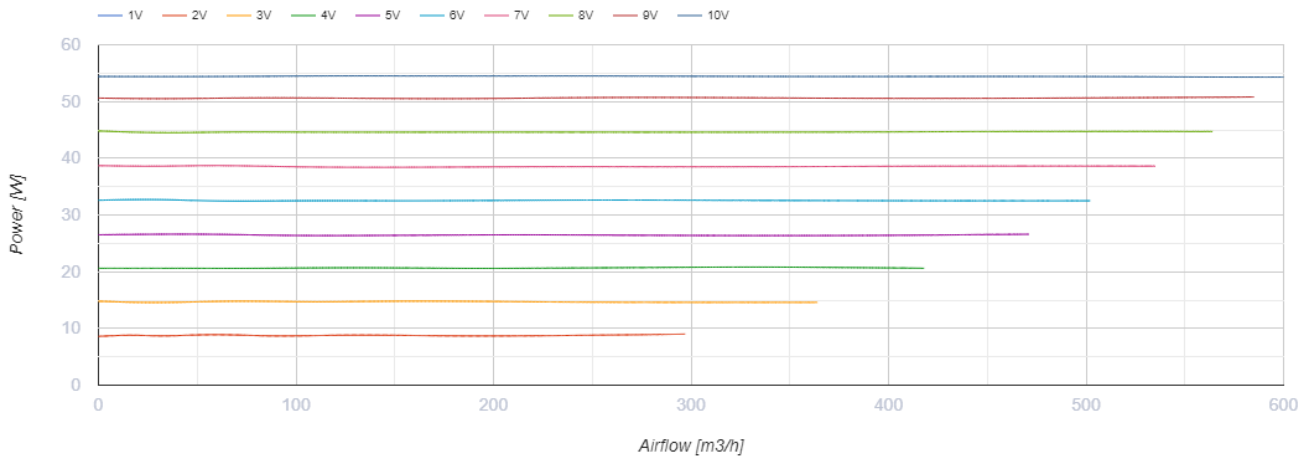

TT Silent-M 150 EC

Mixed-type duct fans with EC motors in casings with noise and heat insulation

- Maximum airflow: 600
- Sound pressure level LpA at 3 m: 38
- Sound insulation
- Motor type: EC
- Impeller type: Mixed
- Casing material: Coated steel
- Installation in any position

	Unit of measurement	TT Silent-M 150 EC
Connected air duct size	mm	150
Speed	-	1
Minimum supply voltage	V	230
Maximum supply voltage	V	230
Power supply frequency	Hz	50/60
Rated power	W	55
Unit current	A	0.48
Maximum airflow	m ³ /h	600
Sound pressure level LpA at 3 m	dB(A)	38
Weight	kg	6
Transported air temperature (max)	°C	55
Transported air temperature (min)	°C	-25
Ingress protection rating	-	IPX4

Dimensions

ØD	B	B1	L	H
147	247	372	580	265