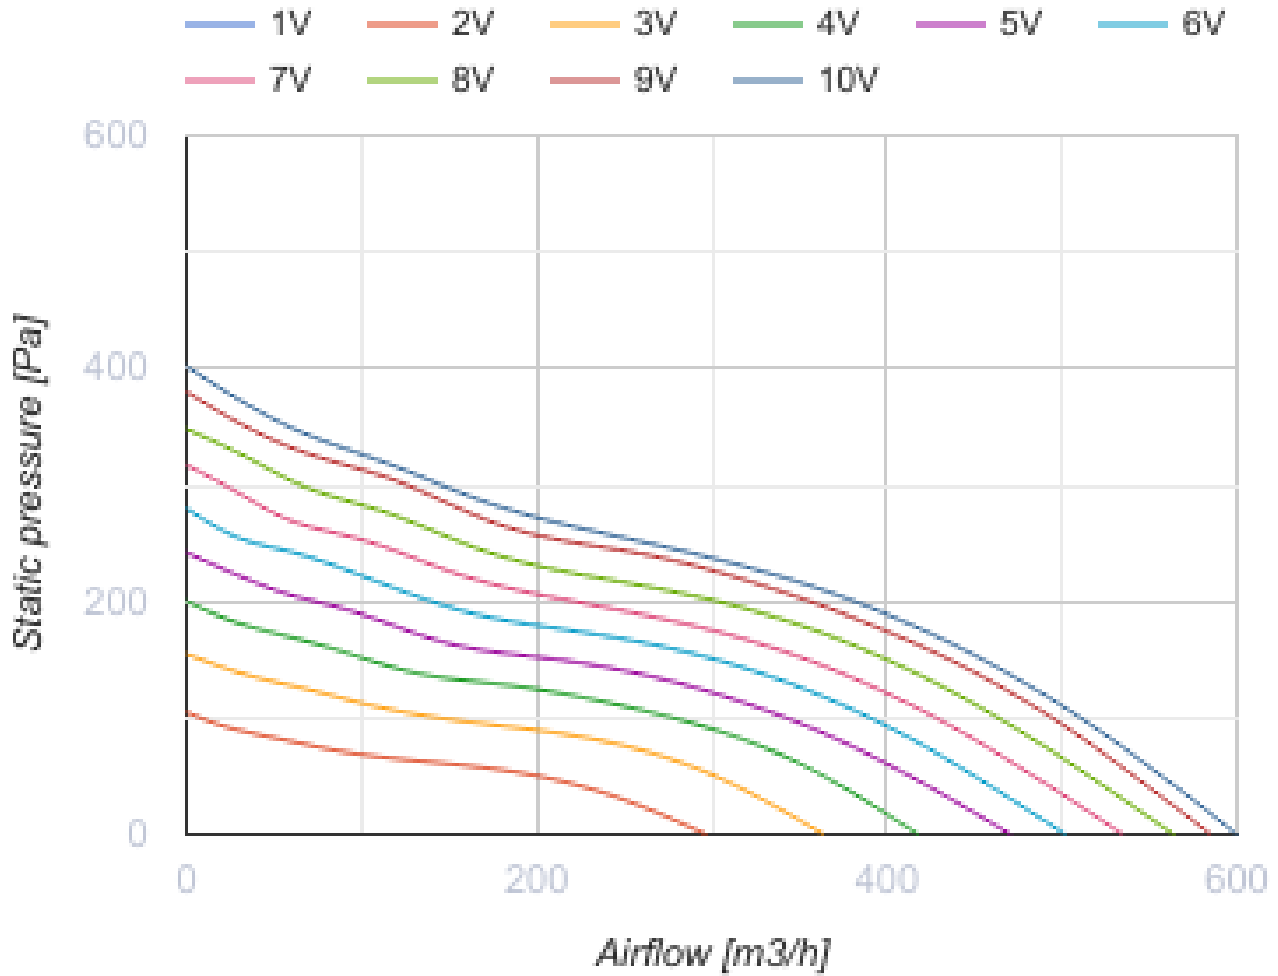

TT Silent-M 150 EC

Mixed-type duct fans with EC motors in casings with noise and heat insulation

- Maximum airflow: 600
- Sound pressure level LpA at 3 m: 38
- Sound insulation
- Motor type: EC
- Impeller type: Mixed
- Casing material: Coated steel
- Installation in any position

	Unit of measurement	TT Silent-M 150 EC
Connected air duct size	mm	150
Speed	-	1
Minimum supply voltage	V	230
Maximum supply voltage	V	230
Power supply frequency	Hz	50/60
Rated power	W	55
Unit current	A	0.48
Maximum airflow	m ³ /h	600
Sound pressure level LpA at 3 m	dB(A)	38
Weight	kg	6
Transported air temperature (max)	°C	55
Transported air temperature (min)	°C	-25
Ingress protection rating	-	IPX4

Dimensions

ØD	B	B1	L	H
147	247	372	580	265