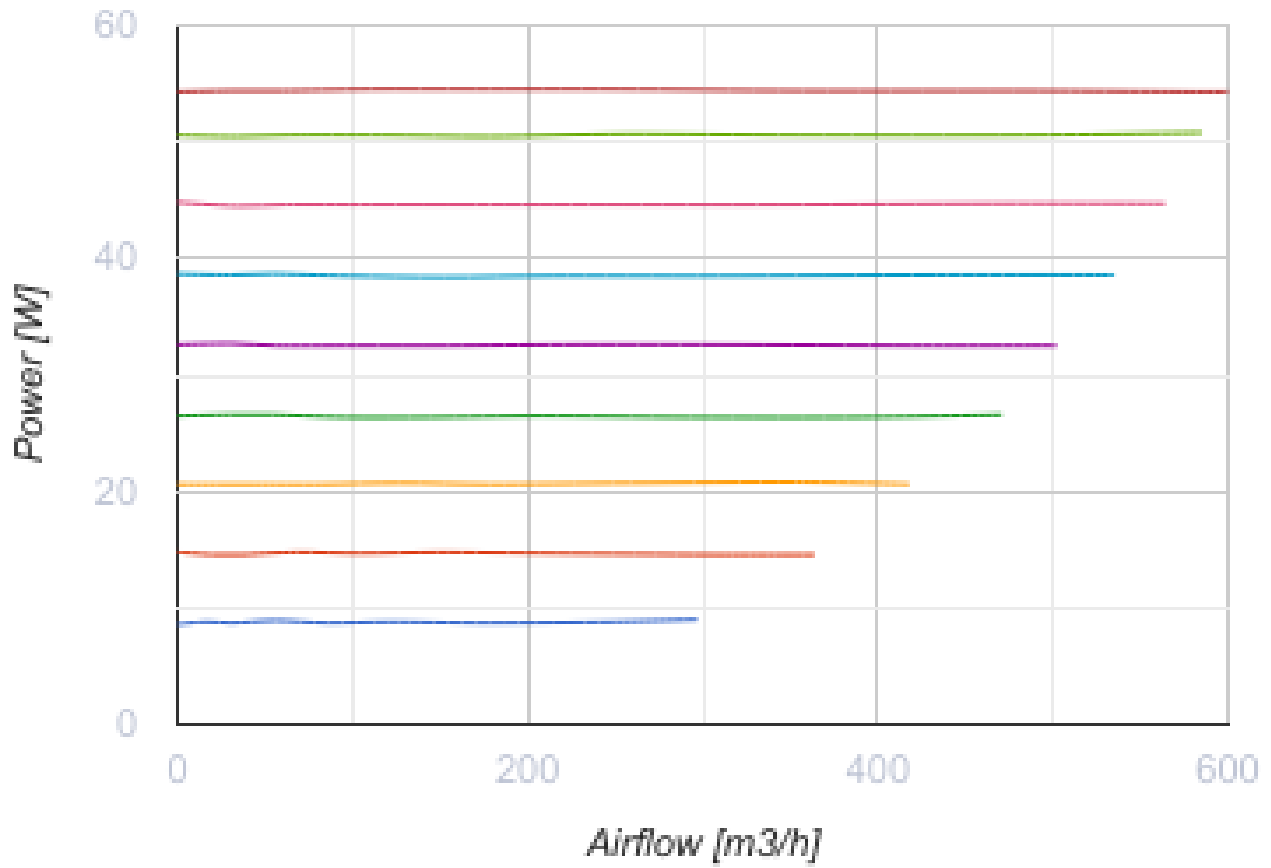

TT Silent-M 150 EC Un

Mixed-type duct fans with EC motors in casings with noise and heat insulation

- Maximum airflow: 600
- Sound pressure level LpA at 3 m: 38
- Sound insulation
- Motor type: EC
- Control: Built-in speed controller
- Impeller type: Mixed
- Casing material: Coated steel
- Installation in any position
- Cable with mains plug
- Temperature sensor

	Unit of measurement	TT Silent-M 150 EC Un
Connected air duct size	mm	150
Speed	-	1
Minimum supply voltage	V	230
Maximum supply voltage	V	230
Power supply frequency	Hz	50/60
Rated power	W	55
Unit current	A	0.48
Maximum airflow	m ³ /h	600
Sound pressure level LpA at 3 m	dB(A)	38
Weight	kg	6
Transported air temperature (max)	°C	55
Transported air temperature (min)	°C	-25
Ingress protection rating	-	IPX4

Dimensions

ØD	B	B1	L	H
147	247	372	580	265