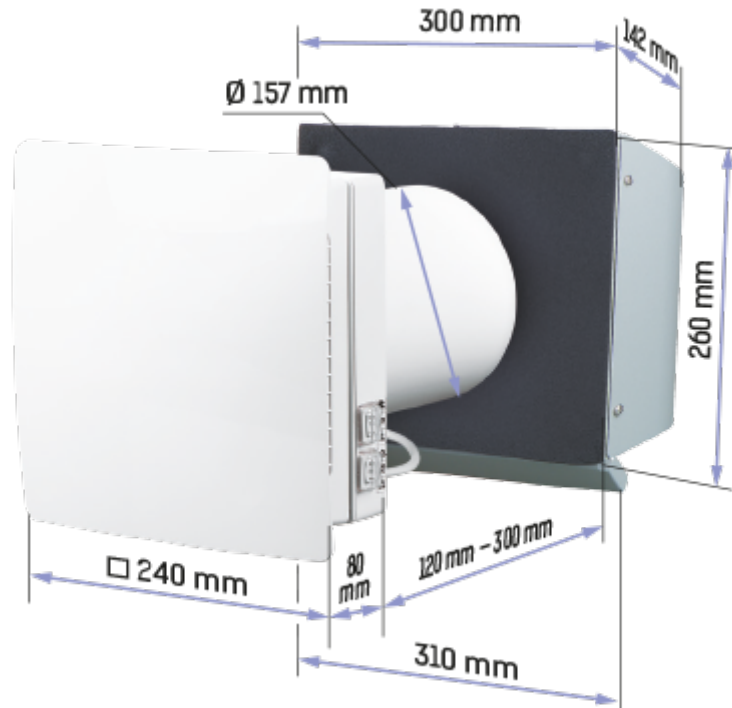

TwinFresh Comfo RA1-50-23 V.3

The TwinFresh Comfo user-friendly ventilator ensures fresh and clean air with a comfort level of humidity in your house

- Air flow in heat recovery mode: 25
- Sound pressure level LpA at 3 m: 23
- Sound pressure level LpA at 1 m: 32
- Heat exchanger type: Regenerative
- Filter: G3 (G4 F7 optional)
- Sound insulation
- Motor type: EC
- Control: Remote Control
- Casing material: Plastic
- Humidity sensor: Built-in

	Unit of measurement	TwinFresh Comfo RA1-50-23 V.3		
Speed	-	3		
Minimum supply voltage	V	100		
Maximum supply voltage	V	240		
Power supply frequency	Hz	50/60		
Rated power	W	4.50	5.00	7.00
Unit current	A	0.024	0.026	0.039
Air flow in ventilation mode	m ³ /h	20	35	50
Air flow in heat recovery mode	m ³ /h	10	18	25
Sound pressure level LpA at 3 m	dB(A)	13	20	23
Sound pressure level LpA at 1 m	dB(A)	22	29	32
Heat recovery efficiency, max	%	88		
Heat exchanger type	-	Regenerative		
Heat exchanger material	-	Ceramic		
Filter	-	G3 (G4 F7 optional)		
Transported air temperature (max)	°C	40		
Transported air temperature (min)	°C	-20		
Ambient air temperature min	°C	1		
Ambient air temperature max	°C	40		
Ambient air humidity max	%	65		

Ingress protection rating

-

IP24

Dimensions

Accessories

Other accessories

Name	Photo	Description
EH-14 beige 160		Plastic outer hood
EH-14 black 160		Plastic outer hood
EH-14 brown 160		Plastic outer hood
EH-14 chrome 160		Plastic outer hood
EH-14 grey 160		Plastic outer hood