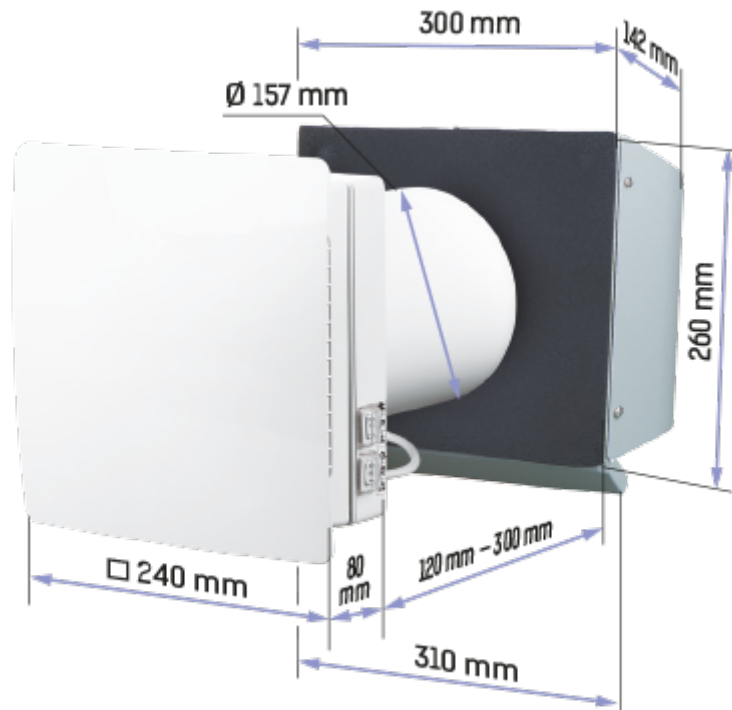

TwinFresh Comfo RA1-50-3 V.3

The TwinFresh Comfo user-friendly ventilator ensures fresh and clean air with a comfort level of humidity in your house

- Air flow in heat recovery mode: 25
- Sound pressure level LpA at 3 m: 23
- Sound pressure level LpA at 1 m: 32
- Heat exchanger type: Regenerative
- Filter: G3 (G4 F7 optional)
- Sound insulation
- Motor type: EC
- Control: Remote Control
- Casing material: Plastic
- Humidity sensor: Built-in

	Unit of measurement	TwinFresh Comfo RA1-50-3 V.3		
Speed	-	3		
Minimum supply voltage	V	100		
Maximum supply voltage	V	240		
Power supply frequency	Hz	50/60		
Rated power	W	4.50	5.00	7.00
Unit current	A	0.024	0.026	0.039
Air flow in ventilation mode	m ³ /h	20	35	50
Air flow in heat recovery mode	m ³ /h	10	18	25
Sound pressure level LpA at 3 m	dB(A)	13	20	23
Sound pressure level LpA at 1 m	dB(A)	22	29	32
Heat recovery efficiency, max	%	88		
Heat exchanger type	-	Regenerative		
Heat exchanger material	-	Ceramic		
Filter	-	G3 (G4 F7 optional)		
Transported air temperature (max)	°C	40		
Transported air temperature (min)	°C	-20		
Ambient air temperature min	°C	1		
Ambient air temperature max	°C	40		
Ambient air humidity max	%	65		

Ingress protection rating	-	IP24
---------------------------	---	------

Dimensions

Accessories

Other accessories

Name	Photo	Description
EH-14 beige 160		Plastic outer hood
EH-14 black 160		Plastic outer hood
EH-14 brown 160		Plastic outer hood
EH-14 chrome 160		Plastic outer hood
EH-14 grey 160		Plastic outer hood