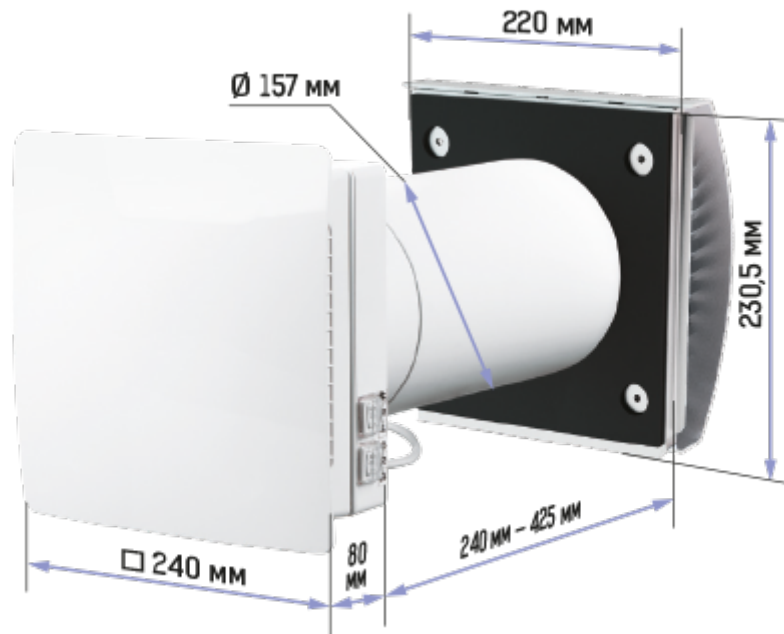

TwinFresh Comfo RA1-50-5 V.3

The TwinFresh Comfo user-friendly ventilator ensures fresh and clean air with a comfort level of humidity in your house

- Air flow in heat recovery mode: 25
- Sound pressure level LpA at 3 m: 23
- Sound pressure level LpA at 1 m: 32
- Heat exchanger type: Regenerative
- Filter: G3 (G4 F7 optional)
- Sound insulation
- Motor type: EC
- Control: Remote Control
- Casing material: Plastic
- Humidity sensor: Built-in

	Unit of measurement	TwinFresh Comfo RA1-50-5 V.3		
Speed	-	3		
Minimum supply voltage	V	100		
Maximum supply voltage	V	240		
Power supply frequency	Hz	50/60		
Rated power	W	4.50	5.00	7.00
Unit current	A	0.024	0.026	0.039
Air flow in ventilation mode	m ³ /h	20	35	50
Air flow in heat recovery mode	m ³ /h	10	18	25
Sound pressure level LpA at 3 m	dB(A)	13	20	23
Sound pressure level LpA at 1 m	dB(A)	22	29	32
Heat recovery efficiency, max	%	88		
Heat exchanger type	-	Regenerative		
Heat exchanger material	-	Ceramic		
Filter	-	G3 (G4 F7 optional)		
Transported air temperature (max)	°C	40		
Transported air temperature (min)	°C	-20		
Ambient air temperature min	°C	1		
Ambient air temperature max	°C	40		
Ambient air humidity max	%	65		

Ingress protection rating	-	IP24
---------------------------	---	------

Dimensions

Accessories

Other accessories

Name	Photo	Description
EH-14 beige 160		Plastic outer hood
EH-14 black 160		Plastic outer hood
EH-14 brown 160		Plastic outer hood
EH-14 chrome 160		Plastic outer hood
EH-14 grey 160		Plastic outer hood
EH-14 terracotta 160		Plastic outer hood