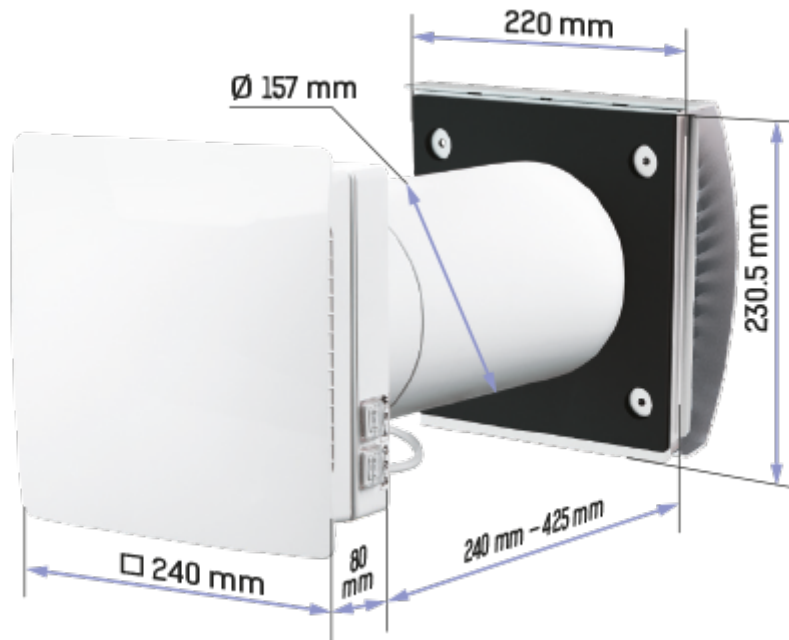

TwinFresh Comfo RA1-50-7 V.3

The TwinFresh Comfo user-friendly ventilator ensures fresh and clean air with a comfort level of humidity in your house

- Air flow in heat recovery mode: 25
- Sound pressure level LpA at 3 m: 23
- Sound pressure level LpA at 1 m: 32
- Heat exchanger type: Regenerative
- Filter: G3 (G4 F7 optional)
- Sound insulation
- Motor type: EC
- Control: Remote Control
- Casing material: Plastic
- Humidity sensor: Built-in

	Unit of measurement	TwinFresh Comfo RA1-50-7 V.3		
Speed	-	3		
Minimum supply voltage	V	100		
Maximum supply voltage	V	240		
Power supply frequency	Hz	50/60		
Rated power	W	4.50	5.00	7.00
Unit current	A	0.024	0.026	0.039
Air flow in ventilation mode	m ³ /h	20	35	50
Air flow in heat recovery mode	m ³ /h	10	18	25
Sound pressure level LpA at 3 m	dB(A)	13	20	23
Sound pressure level LpA at 1 m	dB(A)	22	29	32
Heat recovery efficiency, max	%	88		
Heat exchanger type	-	Regenerative		
Heat exchanger material	-	Ceramic		
Filter	-	G3 (G4 F7 optional)		
Transported air temperature (max)	°C	40		
Transported air temperature (min)	°C	-20		
Ambient air temperature min	°C	1		
Ambient air temperature max	°C	40		
Ambient air humidity max	%	65		

Ingress protection rating	-	IP24
---------------------------	---	------

Dimensions

Accessories

Other accessories

Name	Photo	Description
EH-14 beige 160		Plastic outer hood
EH-14 black 160		Plastic outer hood
EH-14 brown 160		Plastic outer hood
EH-14 chrome 160		Plastic outer hood
EH-14 grey 160		Plastic outer hood
EH-14 terracotta 160		Plastic outer hood