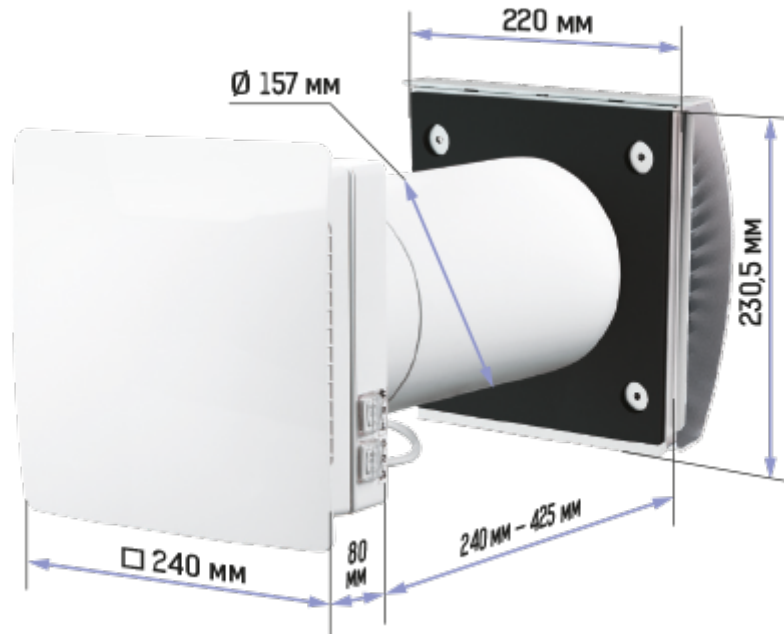

TwinFresh Comfo RA1-85-1 V.3

The TwinFresh Comfo user-friendly ventilator ensures fresh and clean air with a comfort level of humidity in your house

- Air flow in heat recovery mode: 43
- Sound pressure level LpA at 3 m: 34
- Sound pressure level LpA at 1 m: 44
- Heat exchanger type: Regenerative
- Filter: G3 (G4 F7 optional)
- Sound insulation
- Motor type: EC
- Control: Remote Control
- Casing material: Plastic
- Humidity sensor: Built-in

	Unit of measurement	TwinFresh Comfo RA1-85-1 V.3		
Speed	-	3		
Minimum supply voltage	V	100		
Maximum supply voltage	V	240		
Power supply frequency	Hz	50/60		
Rated power	W	4.74	6.56	9.65
Unit current	A	0.034	0.050	0.071
Air flow in ventilation mode	m ³ /h	36	59	85
Air flow in heat recovery mode	m ³ /h	18	30	43
Sound pressure level LpA at 3 m	dB(A)	19	25	34
Sound pressure level LpA at 1 m	dB(A)	29	35	44
Heat recovery efficiency, max	%	90		
Heat exchanger type	-	Regenerative		
Heat exchanger material	-	Ceramic		
Filter	-	G3 (G4 F7 optional)		
Transported air temperature (max)	°C	40		
Transported air temperature (min)	°C	-20		
Ambient air temperature min	°C	1		
Ambient air temperature max	°C	40		
Ambient air humidity max	%	65		

Ingress protection rating	-	IP24
---------------------------	---	------

Dimensions

Accessories

Other accessories

Name	Photo	Description
EH-14 beige 160		Plastic outer hood
EH-14 black 160		Plastic outer hood
EH-14 brown 160		Plastic outer hood
EH-14 chrome 160		Plastic outer hood
EH-14 grey 160		Plastic outer hood
EH-14 terracotta 160		Plastic outer hood