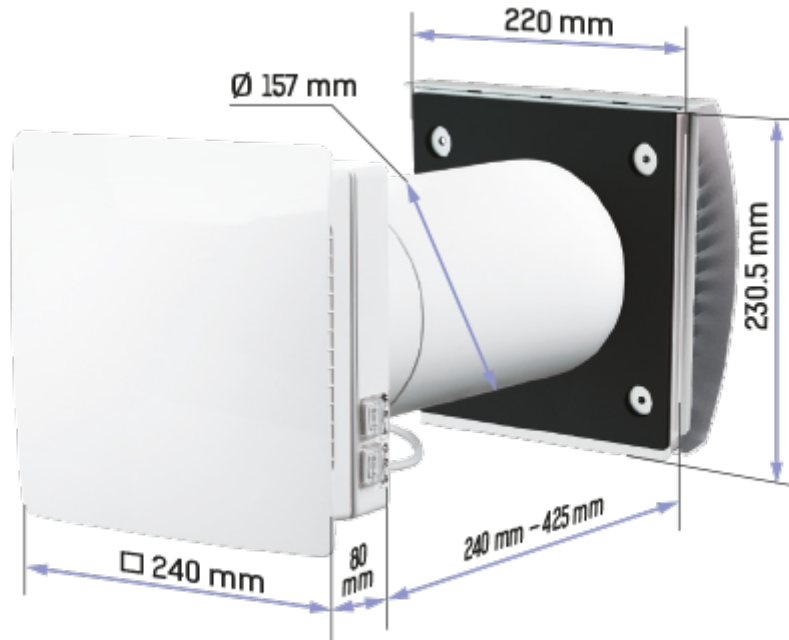

TwinFresh Comfo RA1-85-23 V.3

The TwinFresh Comfo user-friendly ventilator ensures fresh and clean air with a comfort level of humidity in your house

- Air flow in heat recovery mode: 43
- Sound pressure level LpA at 3 m: 34
- Sound pressure level LpA at 1 m: 44
- Heat exchanger type: Regenerative
- Filter: G3 (G4 F7 опционално), G3 (G4 F7 optional)
- Sound insulation
- Motor type: EC
- Control: Remote Control
- Casing material: Plastic
- Humidity sensor: Built-in

	Unit of measurement	TwinFresh Comfo RA1-85-23 V.3		
Speed	-	3		
Minimum supply voltage	V	100		
Maximum supply voltage	V	240		
Power supply frequency	Hz	50/60		
Rated power	W	4.74	6.56	9.65
Unit current	A	0.034	0.050	0.071
Air flow in ventilation mode	m ³ /h	36	59	85
Air flow in heat recovery mode	m ³ /h	18	30	43
Sound pressure level LpA at 3 m	dB(A)	19	25	34
Sound pressure level LpA at 1 m	dB(A)	29	35	44
Heat recovery efficiency, max	%	90		
Heat exchanger type	-	Regenerative		
Heat exchanger material	-	Ceramic		
Filter	-	G3 (G4 F7 опционално), G3 (G4 F7 optional)		
Transported air temperature (max)	°C	40		
Transported air temperature (min)	°C	-20		
Ambient air temperature min	°C	1		
Ambient air temperature max	°C	40		
Ambient air humidity max	%	65		

Ingress protection rating	-	IP24
---------------------------	---	------

Dimensions

Accessories

Other accessories

Name	Photo	Description
EH-14 beige 160		Plastic outer hood
EH-14 black 160		Plastic outer hood
EH-14 brown 160		Plastic outer hood
EH-14 chrome 160		Plastic outer hood
EH-14 grey 160		Plastic outer hood
EH-14 terracotta 160		Plastic outer hood