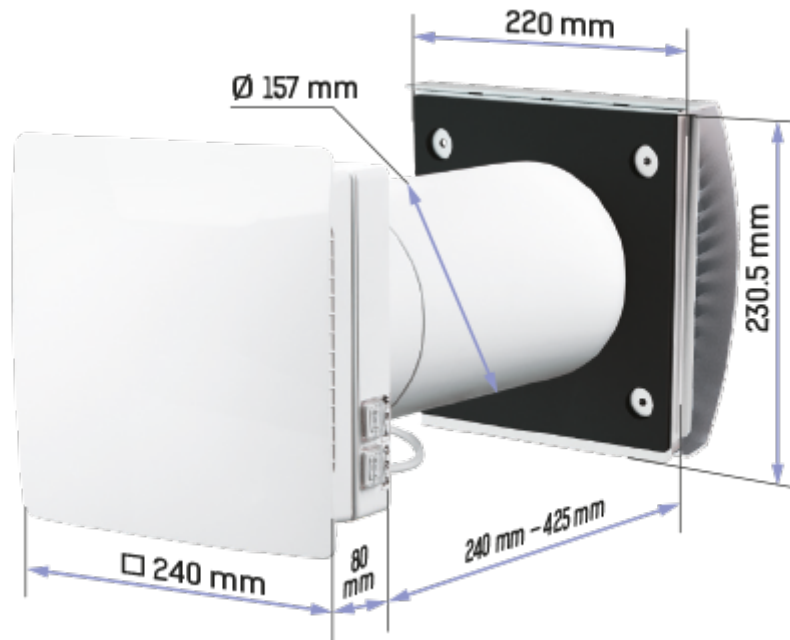

TwinFresh Comfo RA1-85-4 V.3

The TwinFresh Comfo user-friendly ventilator ensures fresh and clean air with a comfort level of humidity in your house

- Air flow in heat recovery mode: 43
- Sound pressure level LpA at 3 m: 34
- Sound pressure level LpA at 1 m: 44
- Heat exchanger type: Regenerative
- Filter: G3 (G4 F7 optional)
- Sound insulation
- Motor type: EC
- Control: Remote Control
- Casing material: Plastic
- Humidity sensor: Built-in

	Unit of measurement	TwinFresh Comfo RA1-85-4 V.3		
Speed	-	3		
Minimum supply voltage	V	100		
Maximum supply voltage	V	240		
Power supply frequency	Hz	50/60		
Rated power	W	4.74	6.56	9.65
Unit current	A	0.034	0.050	0.071
Air flow in ventilation mode	m ³ /h	36	59	85
Air flow in heat recovery mode	m ³ /h	18	30	43
Sound pressure level LpA at 3 m	dB(A)	19	25	34
Sound pressure level LpA at 1 m	dB(A)	29	35	44
Heat recovery efficiency, max	%	90		
Heat exchanger type	-	Regenerative		
Heat exchanger material	-	Ceramic		
Filter	-	G3 (G4 F7 optional)		
Transported air temperature (max)	°C	40		
Transported air temperature (min)	°C	-20		
Ambient air temperature min	°C	1		
Ambient air temperature max	°C	40		
Ambient air humidity max	%	65		

Ingress protection rating	-	IP24
---------------------------	---	------

Dimensions

Accessories

Plastic

Name	Photo	Description
EH-14 beige 160		Plastic outer hood
EH-14 black 160		Plastic outer hood
EH-14 brown 160		Plastic outer hood
EH-14 chrome 160		Plastic outer hood
EH-14 grey 160		Plastic outer hood
EH-14 terracotta 160		Plastic outer hood