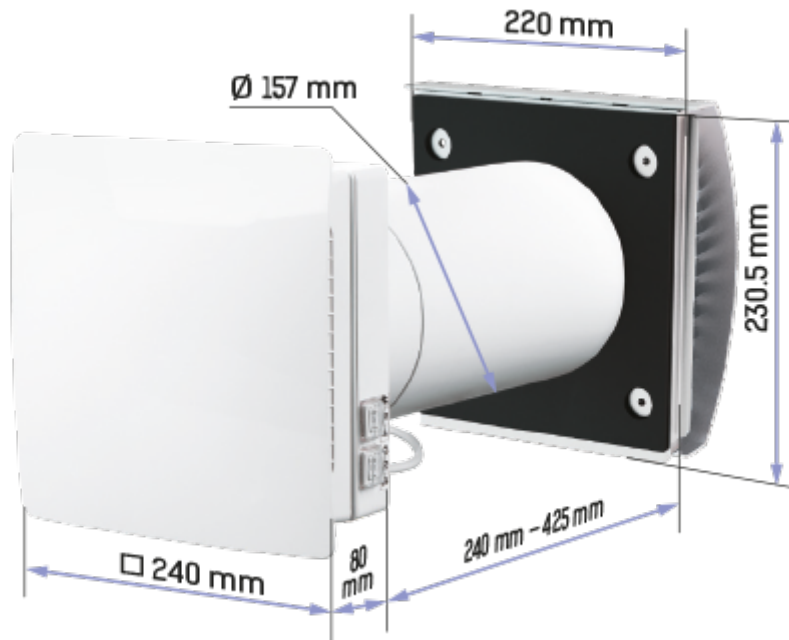

TwinFresh Comfo RA1-85-7 V.3

The TwinFresh Comfo user-friendly ventilator ensures fresh and clean air with a comfort level of humidity in your house

- Air flow in heat recovery mode: 43
- Sound pressure level LpA at 3 m: 34
- Sound pressure level LpA at 1 m: 44
- Heat exchanger type: Regenerative
- Filter: G3 (G4 F7 optional)
- Sound insulation
- Motor type: EC
- Control: Remote Control
- Casing material: Plastic
- Humidity sensor: Built-in

	Unit of measurement	TwinFresh Comfo RA1-85-7 V.3		
Speed	-	3		
Minimum supply voltage	V	100		
Maximum supply voltage	V	240		
Power supply frequency	Hz	50/60		
Rated power	W	4.74	6.56	9.65
Unit current	A	0.034	0.050	0.071
Air flow in ventilation mode	m ³ /h	36	59	85
Air flow in heat recovery mode	m ³ /h	18	30	43
Sound pressure level LpA at 3 m	dB(A)	19	25	34
Sound pressure level LpA at 1 m	dB(A)	29	35	44
Heat recovery efficiency, max	%	90		
Heat exchanger type	-	Regenerative		
Heat exchanger material	-	Ceramic		
Filter	-	G3 (G4 F7 optional)		
Transported air temperature (max)	°C	40		
Transported air temperature (min)	°C	-20		
Ambient air temperature min	°C	1		
Ambient air temperature max	°C	40		
Ambient air humidity max	%	65		

Ingress protection rating	-	IP24
---------------------------	---	------

Dimensions

Accessories

Other accessories

Name	Photo	Description
EH-14 beige 160		Plastic outer hood
EH-14 black 160		Plastic outer hood
EH-14 brown 160		Plastic outer hood
EH-14 chrome 160		Plastic outer hood
EH-14 grey 160		Plastic outer hood
EH-14 terracotta 160		Plastic outer hood