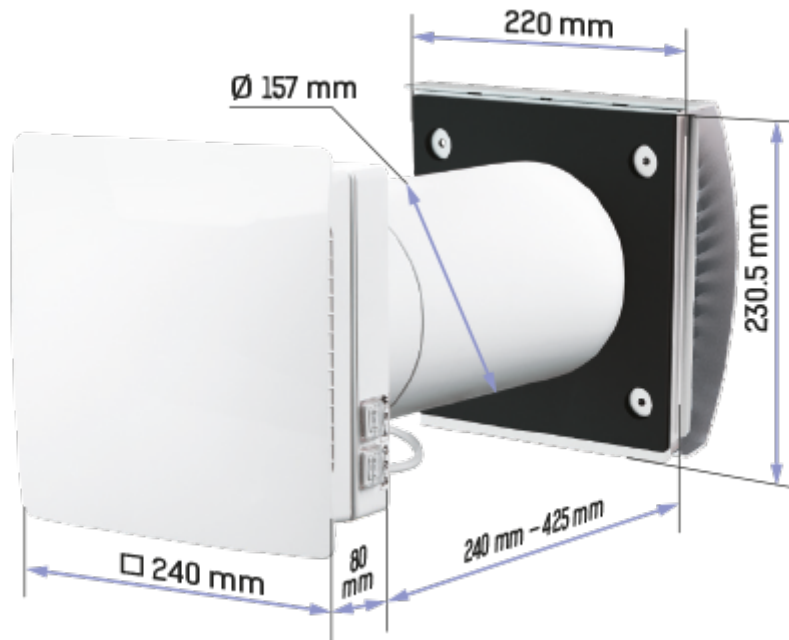

TwinFresh Comfo RA1-85-8 V.3

The TwinFresh Comfo user-friendly ventilator ensures fresh and clean air with a comfort level of humidity in your house

- Air flow in heat recovery mode: 43
- Sound pressure level LpA at 3 m: 34
- Sound pressure level LpA at 1 m: 44
- Heat exchanger type: Regenerative
- Filter: G3 (G4 F7 optional)
- Sound insulation
- Motor type: EC
- Control: Remote Control
- Casing material: Plastic
- Humidity sensor: Built-in

	Unit of measurement	TwinFresh Comfo RA1-85-8 V.3		
Speed	-	3		
Minimum supply voltage	V	100		
Maximum supply voltage	V	240		
Power supply frequency	Hz	50/60		
Rated power	W	4.74	6.56	9.65
Unit current	A	0.034	0.050	0.071
Air flow in ventilation mode	m ³ /h	36	59	85
Air flow in heat recovery mode	m ³ /h	18	30	43
Sound pressure level LpA at 3 m	dB(A)	19	25	34
Sound pressure level LpA at 1 m	dB(A)	29	35	44
Heat recovery efficiency, max	%	90		
Heat exchanger type	-	Regenerative		
Heat exchanger material	-	Ceramic		
Filter	-	G3 (G4 F7 optional)		
Transported air temperature (max)	°C	40		
Transported air temperature (min)	°C	-20		
Ambient air temperature min	°C	1		
Ambient air temperature max	°C	40		
Ambient air humidity max	%	65		

Ingress protection rating	-	IP24
---------------------------	---	------

Dimensions

Accessories

Other accessories

Name	Photo	Description
EH-14 beige 160		Plastic outer hood
EH-14 black 160		Plastic outer hood
EH-14 brown 160		Plastic outer hood
EH-14 chrome 160		Plastic outer hood
EH-14 grey 160		Plastic outer hood
EH-14 terracotta 160		Plastic outer hood