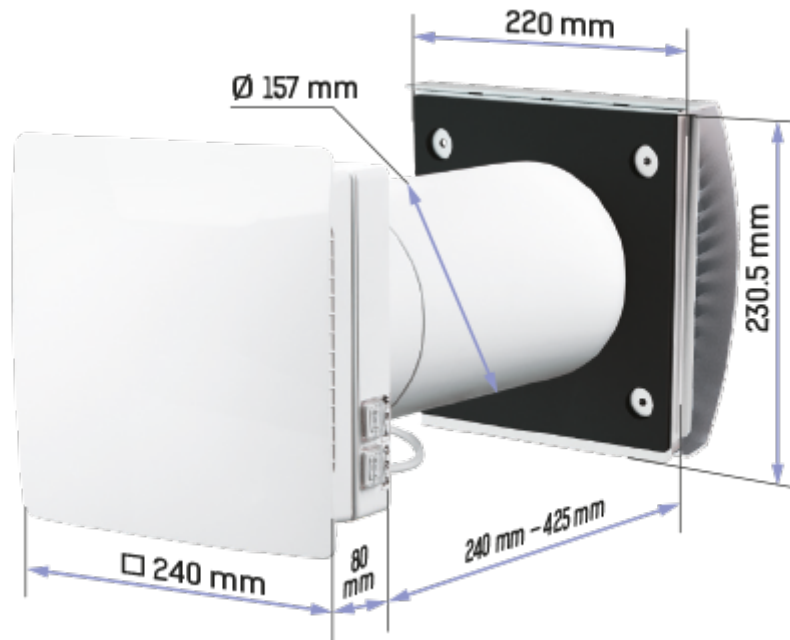

TwinFresh Comfo RA1-85-8 V.3

The TwinFresh Comfo user-friendly ventilator ensures fresh and clean air with a comfort level of humidity in your house

- Air flow in heat recovery mode: 43
- Sound pressure level LpA at 3 m: 34
- Sound pressure level LpA at 1 m: 44
- Heat exchanger type: Regenerative
- Filter: G3 (G4 F7 optional), G3 (G4 F7 опционально)
- Sound insulation
- Motor type: EC
- Control: Remote Control
- Casing material: Plastic
- Humidity sensor: Built-in

	Unit of measurement	TwinFresh Comfo RA1-85-8 V.3		
Speed	-	3		
Minimum supply voltage	V	100		
Maximum supply voltage	V	240		
Power supply frequency	Hz	50/60		
Rated power	W	4.74	6.56	9.65
Unit current	A	0.034	0.050	0.071
Air flow in ventilation mode	m ³ /h	36	59	85
Air flow in heat recovery mode	m ³ /h	18	30	43
Sound pressure level LpA at 3 m	dB(A)	19	25	34
Sound pressure level LpA at 1 m	dB(A)	29	35	44
Heat recovery efficiency, max	%	90		
Heat exchanger type	-	Regenerative		
Heat exchanger material	-	Ceramic		
Filter	-	G3 (G4 F7 optional), G3 (G4 F7 опционально)		
Transported air temperature (max)	°C	40		
Transported air temperature (min)	°C	-20		
Ambient air temperature min	°C	1		
Ambient air temperature max	°C	40		
Ambient air humidity max	%	65		

Ingress protection rating	-	IP24
---------------------------	---	------

Dimensions

Accessories

Other accessories

Name	Photo	Description
EH-14 beige 160		Plastic outer hood
EH-14 black 160		Plastic outer hood
EH-14 brown 160		Plastic outer hood
EH-14 chrome 160		Plastic outer hood
EH-14 grey 160		Plastic outer hood
EH-14 terracotta 160		Plastic outer hood