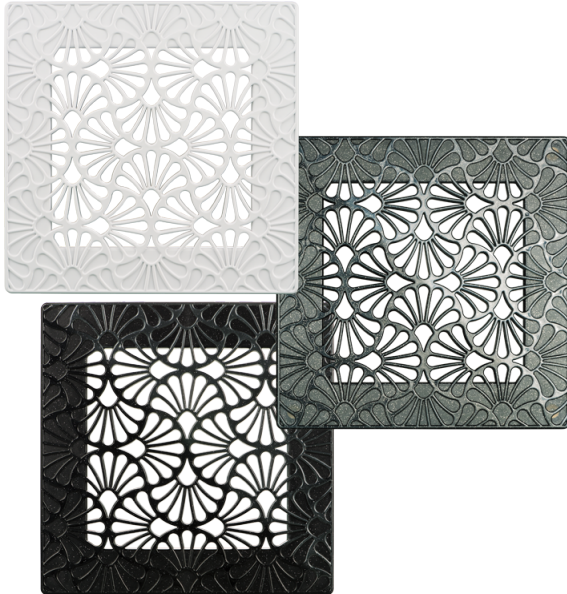

# Series **Art-Deco Flora** grilles

Design decorative ventilation grilles

- Casing material: ABS Plastic

## Lineup

Art-Deco Flora 200x200 White

Art-Deco Flora 200x200 Grey Shine

Art-Deco Flora 200x200 Black Shine

Art-Deco Flora 200x200 Ivory shine