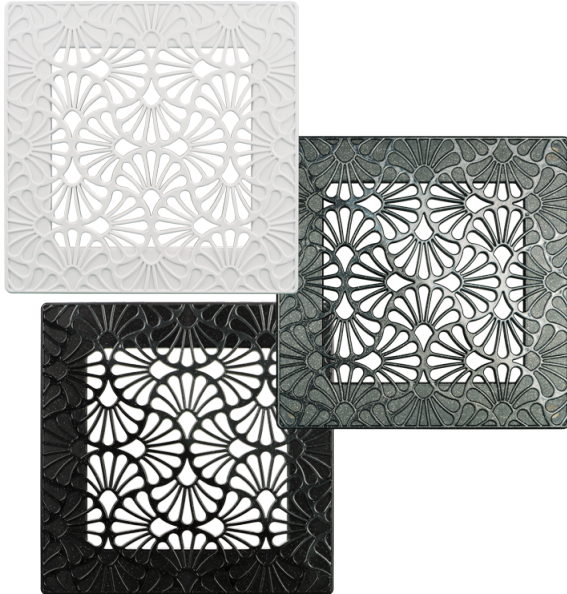

Series **Art-Deco Flora** grilles

Design decorative ventilation grilles

- Casing material: ABS Plastic

Lineup

Art-Deco Flora 200x200 White

Art-Deco Flora 200x200 Grey Shine

Art-Deco Flora 200x200 Black Shine

Art-Deco Flora 200x200 Ivory shine