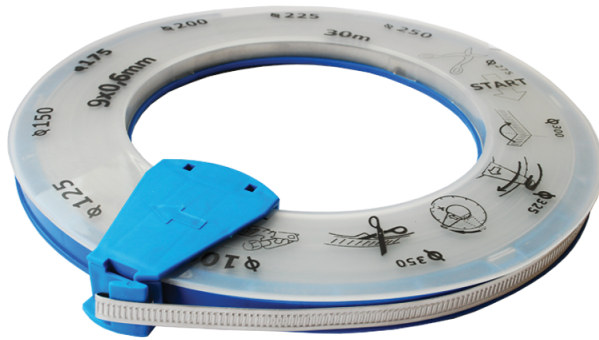

## Series **CBR**

The clamps are designed for quick and reliable mounting and connection of various round ventilation system components. The model is a band clamp in plastic casing

- Casing material: Stainless steel

### Lineup

CBR 3000