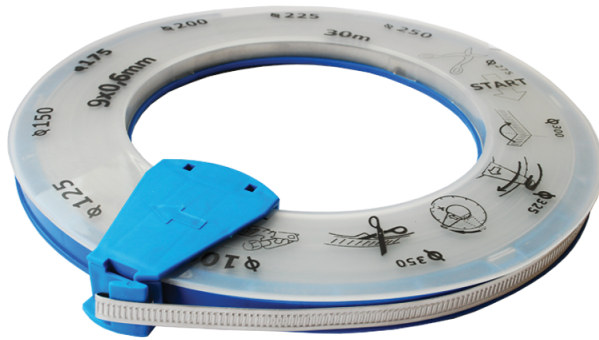

Series **CBR**

The clamps are designed for quick and reliable mounting and connection of various round ventilation system components. The model is a band clamp in plastic casing

- Casing material: Stainless steel

Lineup

CBR 3000