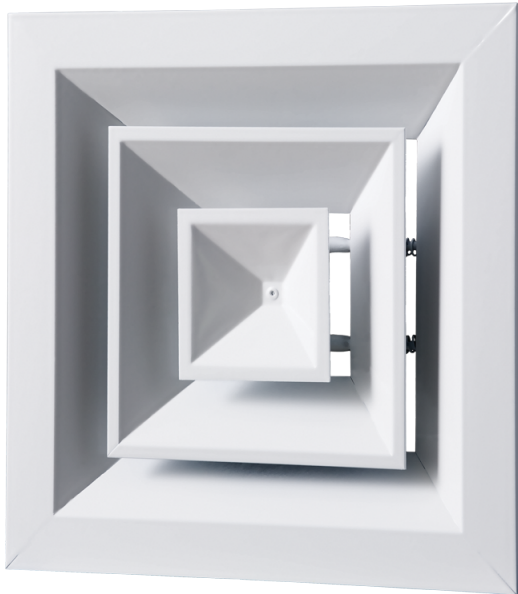

Series **DP**

Ceiling diffuser with fixed vanes

- Casing material: Aluminium

Lineup	
	DP 258x258
	DP 326x258
	DP 326x326
	DP 394x258
	DP 394x326
	DP 394x394
	DP 462x258

DP 462x326

DP 462x394

DP 462x462

DP 530x258

DP 530x326

DP 530x394

DP 530x462

DP 530x530

DP 600x258

DP 600x326

DP 600x394

DP 600x462