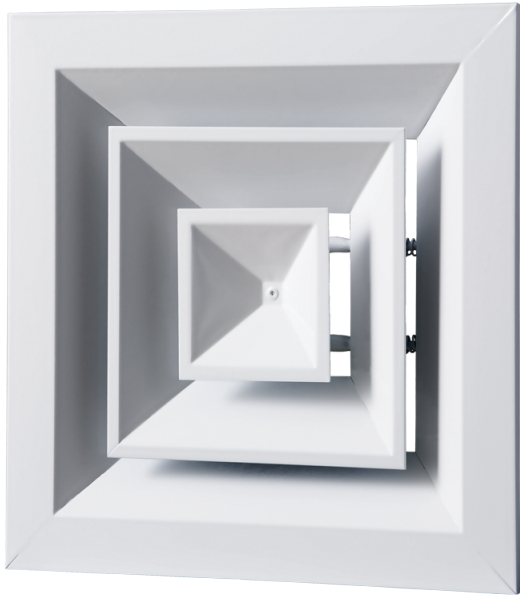

## Series DP

Ceiling diffuser with fixed vanes

- Casing material: Aluminium

Lineup	
	DP 258x258
	DP 326x258
	DP 326x326
	DP 394x258
	DP 394x326
	DP 394x394
	DP 462x258

DP 462x326

DP 462x394

DP 462x462

DP 530x258

DP 530x326

DP 530x394

DP 530x462

DP 530x530

DP 600x258

DP 600x326

DP 600x394

DP 600x462