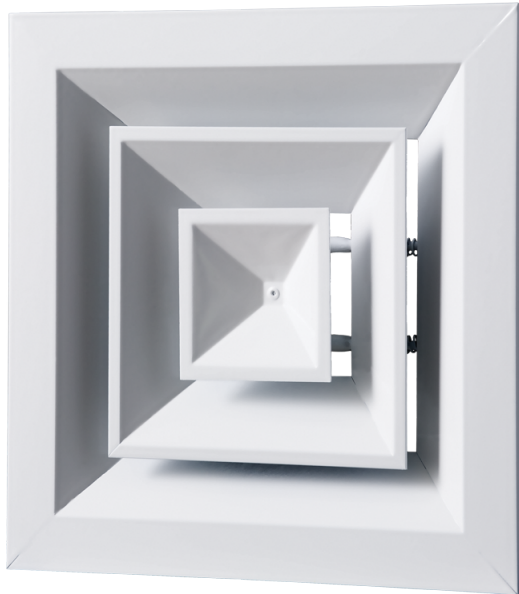

Series **DP**

Ceiling diffuser with fixed vanes

- Casing material: Aluminium

Lineup	
	DP 258x258
	DP 326x258
	DP 326x326
	DP 394x258
	DP 394x326
	DP 394x394
	DP 462x258

DP 462x326

DP 462x394

DP 462x462

DP 530x258

DP 530x326

DP 530x394

DP 530x462

DP 530x530

DP 600x258

DP 600x326

DP 600x394

DP 600x462