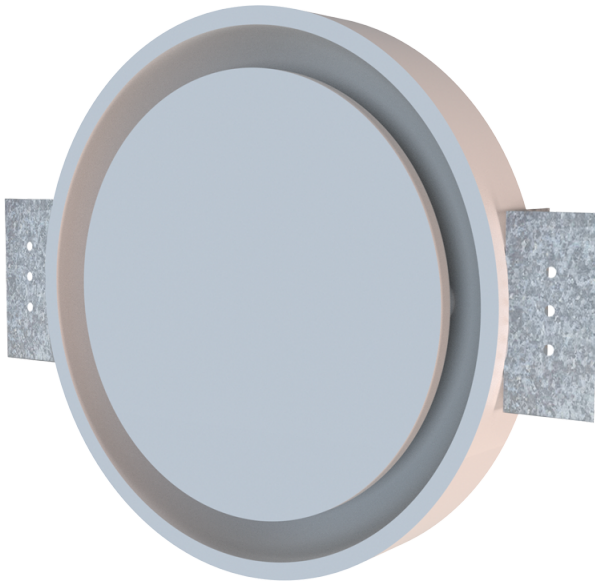

Series **DP-RC 125**

Flush-mounted diffuser

- Casing material: Polyurethane foam

Lineup

DP-RC 125