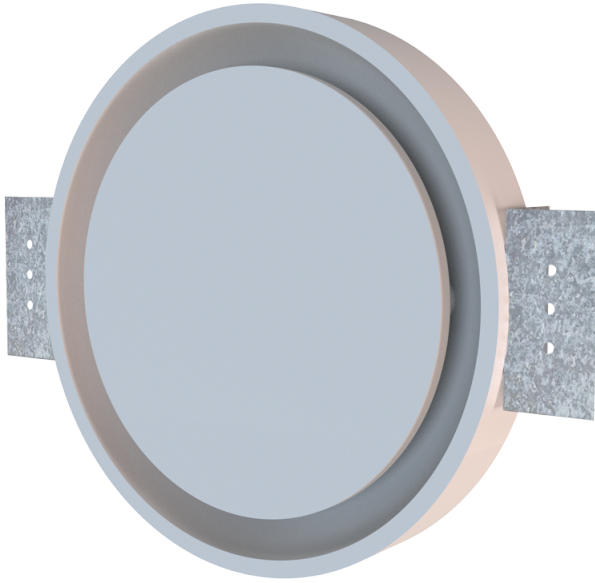

Series **DP-RC 125**

Flush-mounted diffuser

- Casing material: Polyurethane foam

Lineup

DP-RC 125