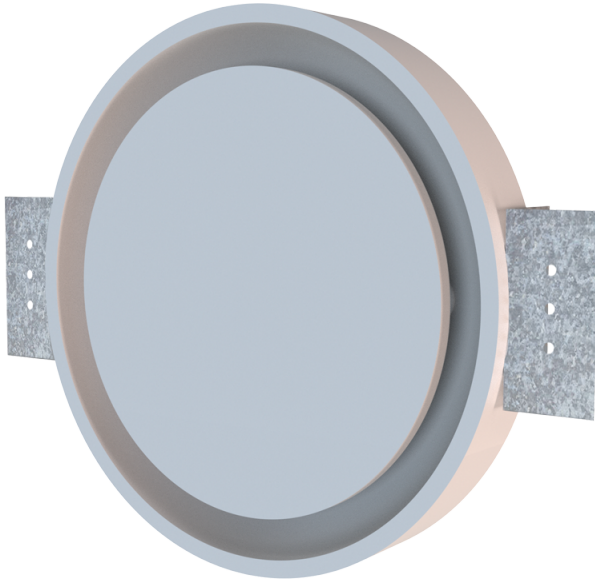

Series **DP-RC 125**

Flush-mounted diffuser

- Casing material: Polyurethane foam

Lineup

DP-RC 125